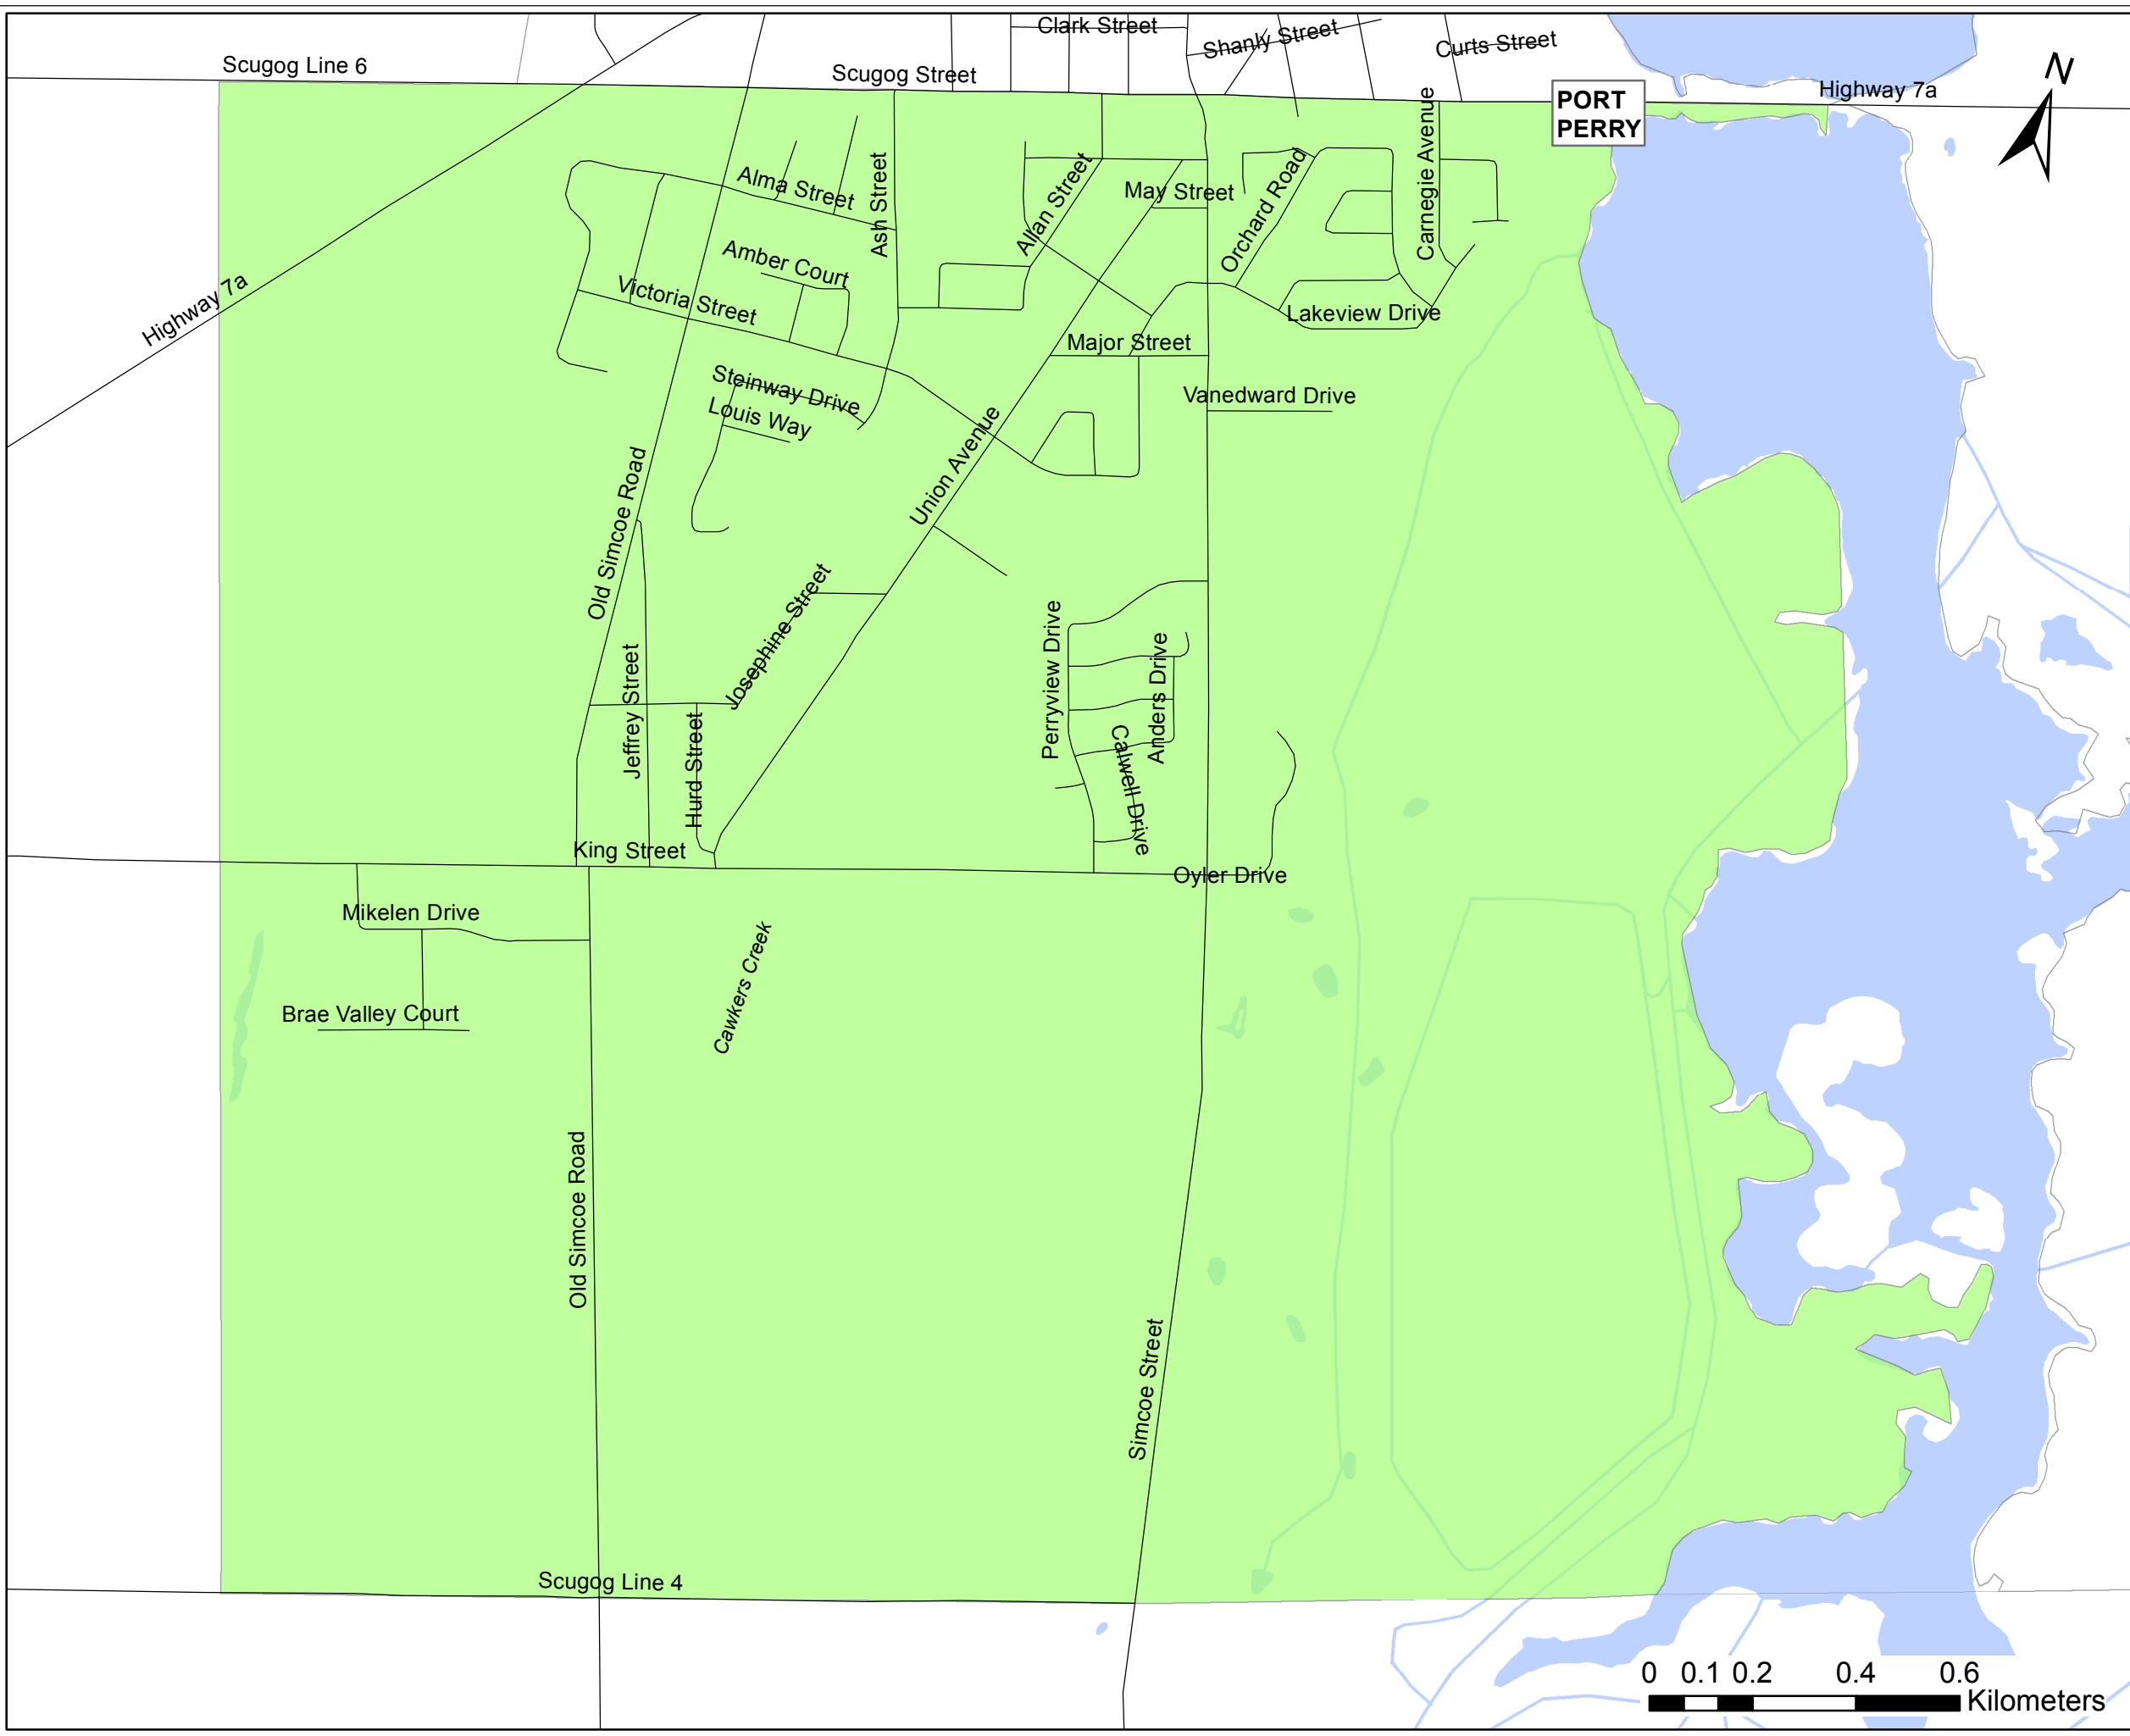

TOWNSHIP OF SCUGOG WARD 2 BOUNDARY

Last Updated: March 2018