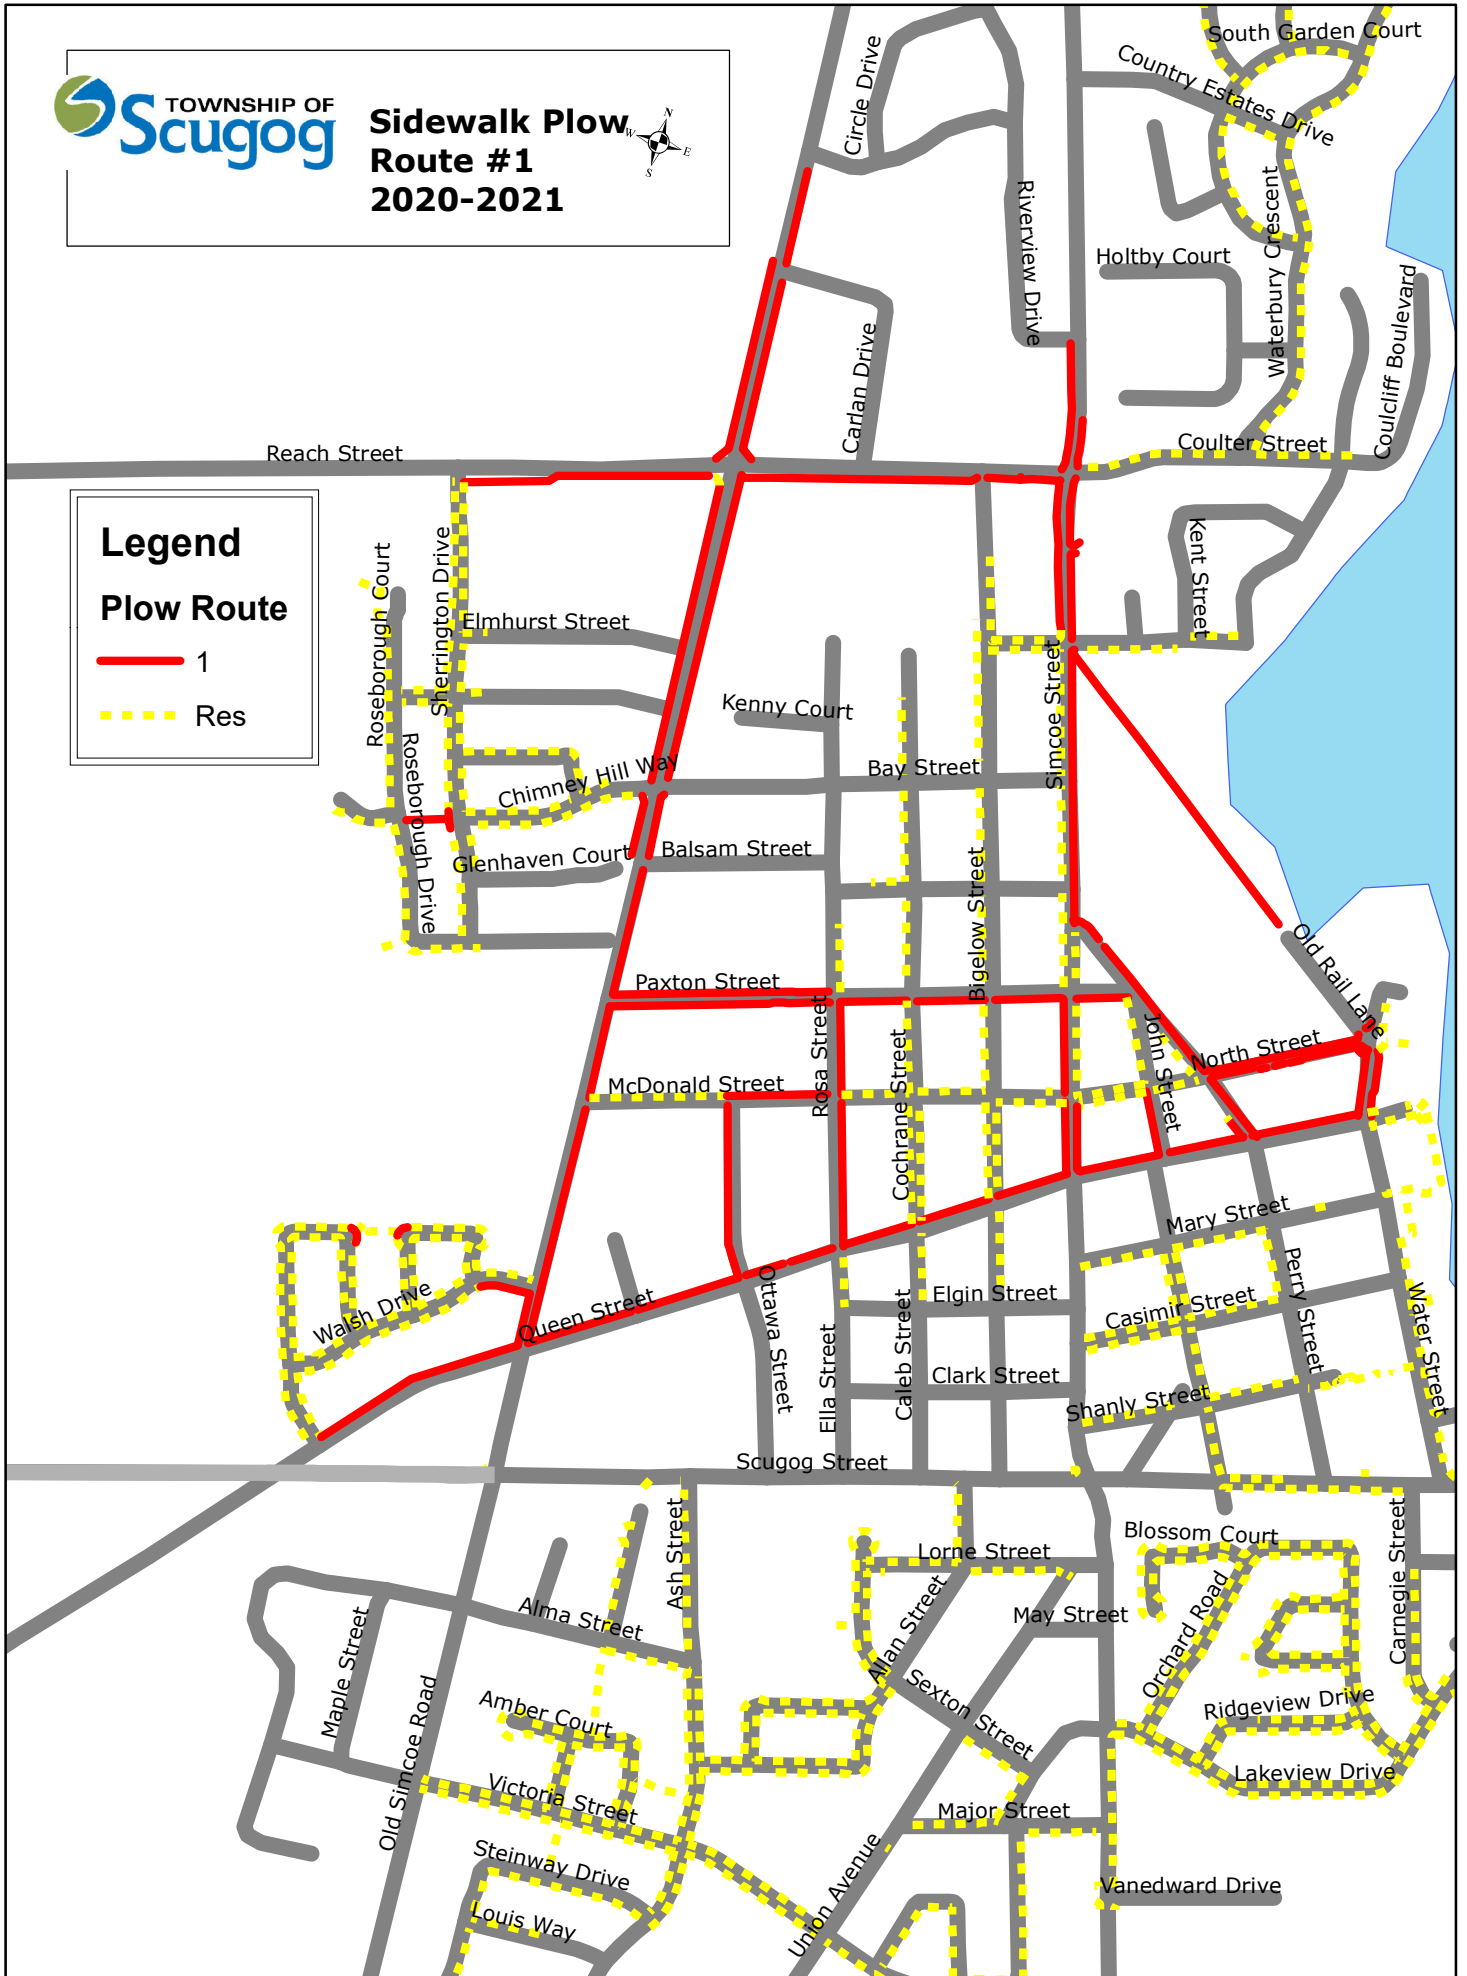

SIDEWALK PLOW ROUTES 2020-2021

Sidewalk Plow Route #1 2020-2021

Legend

Plow Route

- 1
- Res

Sidewalk Plow Route #2 2020-2021

Legend

Plow Route

- 2
- Res

**Sidewalk Plow
Route #3
2020-2021**

**Sidewalk Plow
Route #4
2020-2021**