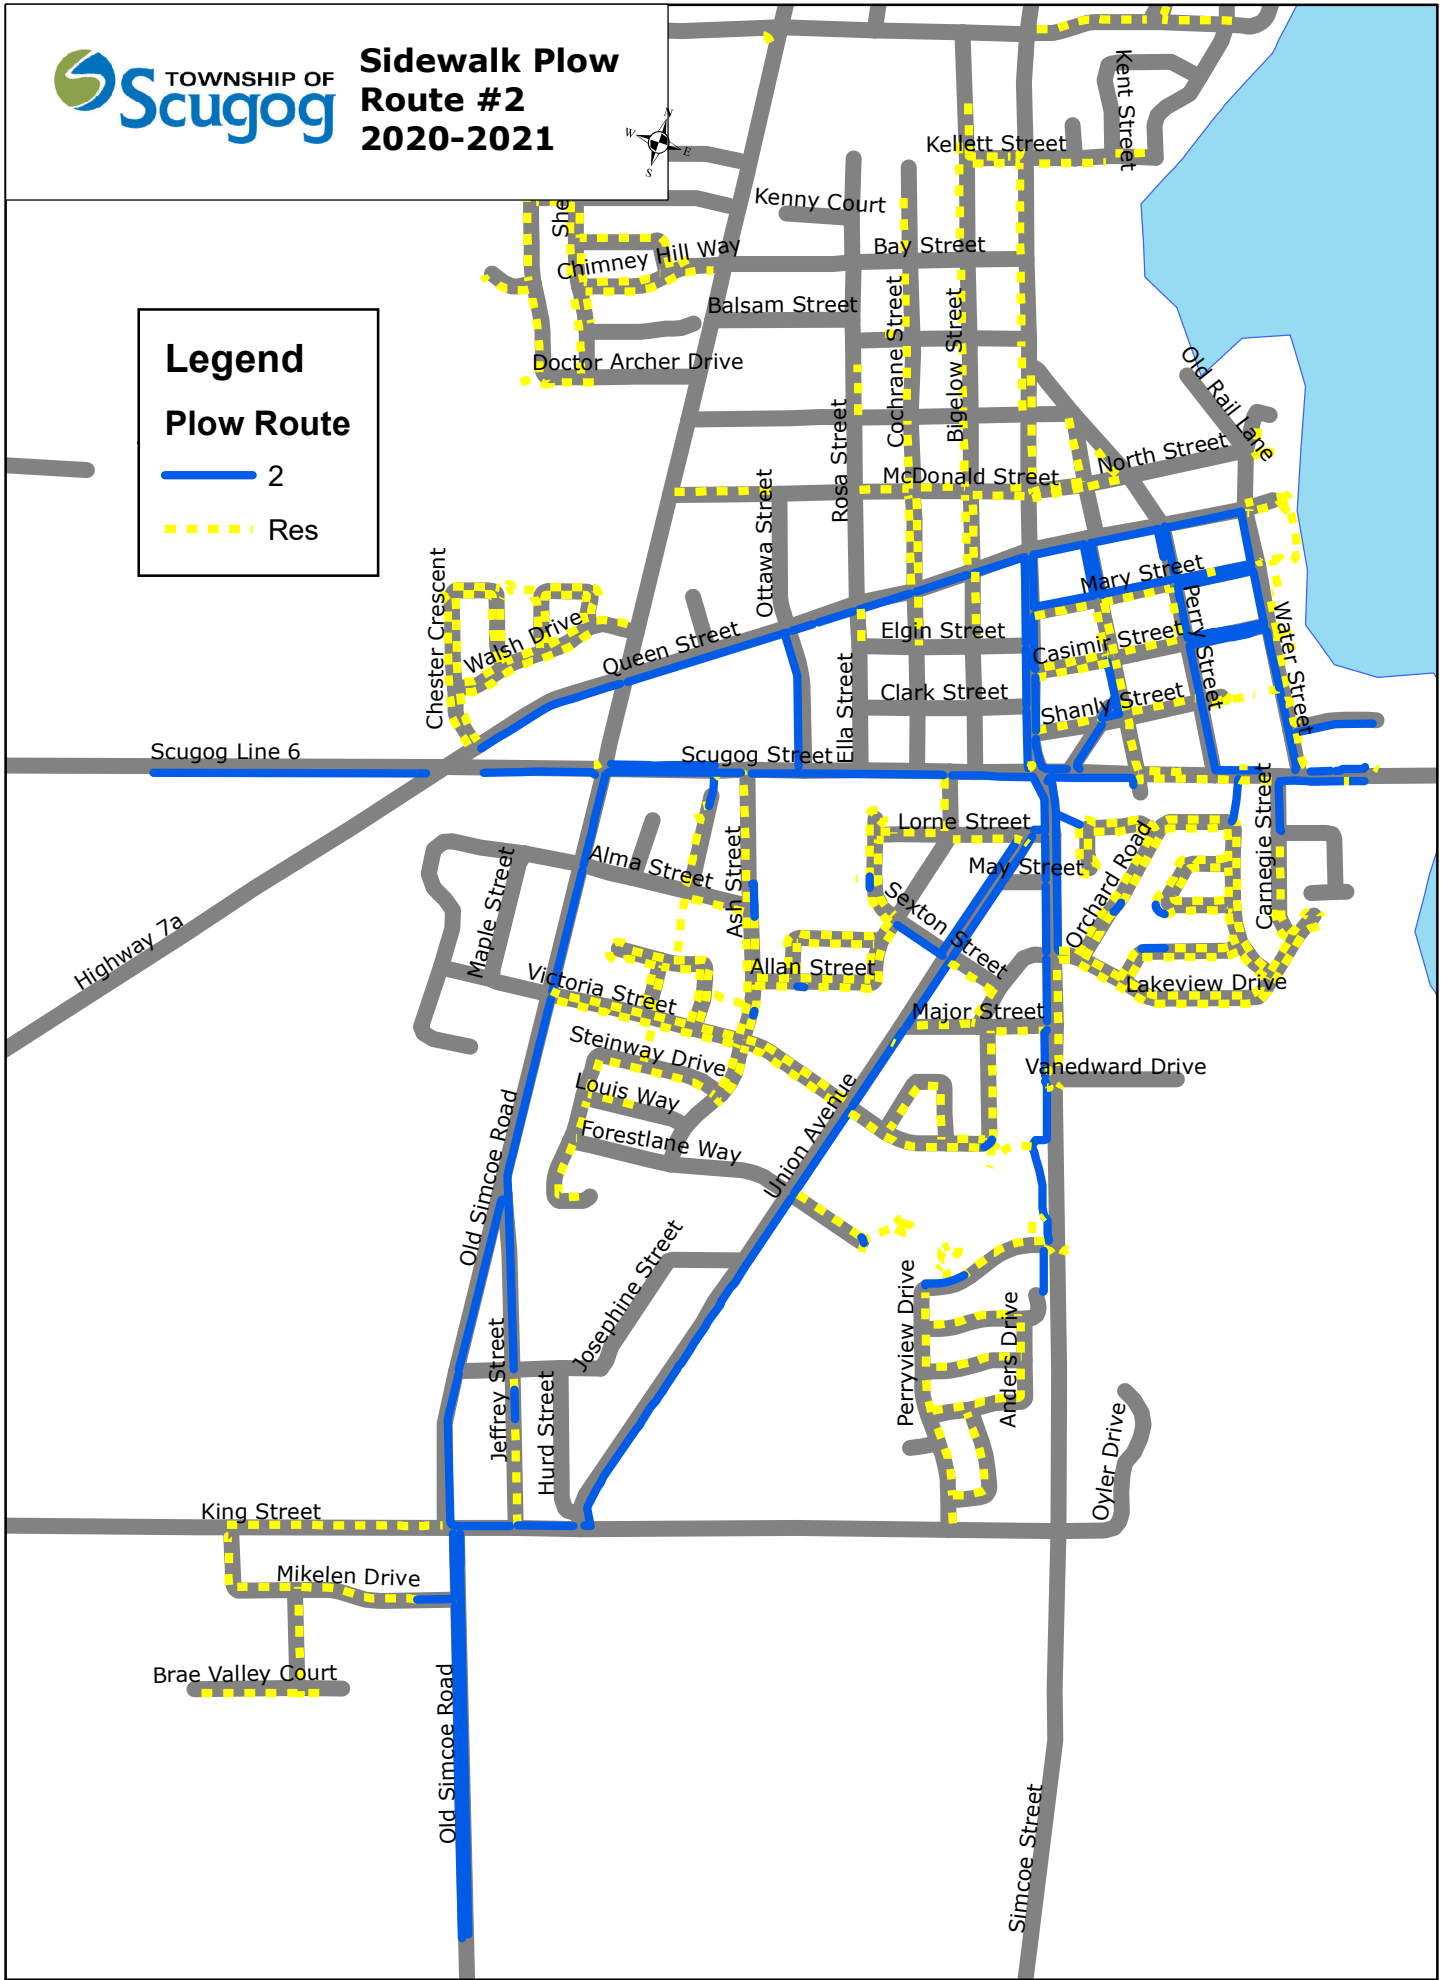

SIDEWALK PLOW ROUTES 2020-2021

Sidewalk Plow Route #1 2020-2021

Legend

Plow Route

- 1
- Res

Sidewalk Plow Route #2 2020-2021

Legend

Plow Route

- 2
- Res

**Sidewalk Plow
Route #3
2020-2021**

**Sidewalk Plow
Route #4
2020-2021**