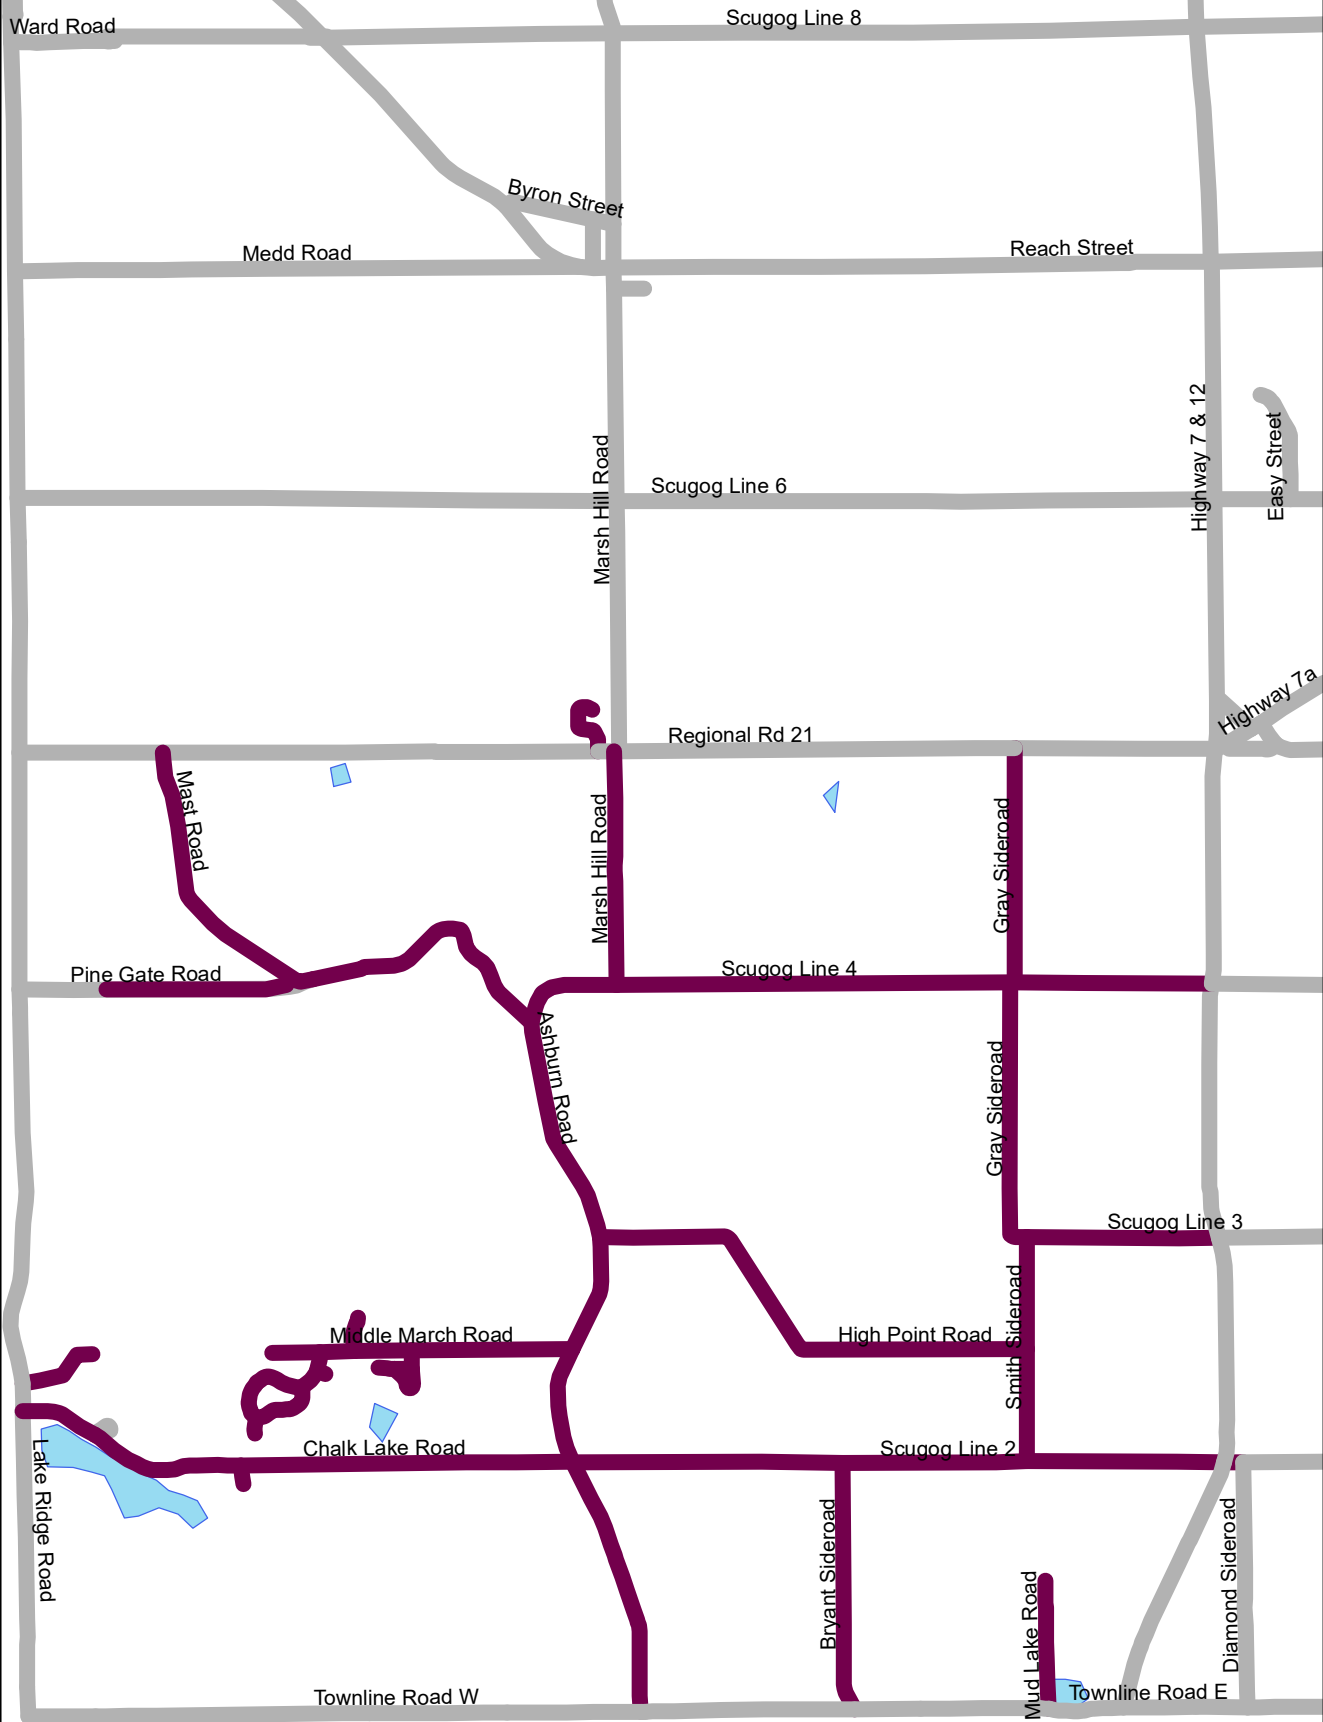

Riverview Drive

Ambleside Drive

North Port Road

Sherrington Drive

Rosa Street

Bigelow Street

Perry Street

Water Street

Portview Road

Island Road

Head Road

Ashbridge Road

Scugog Line 6

Walsh Drive

Scugog Street

Highway 7a

Reader Road

Snow Plow Routes 2020-2021 Route #4

TOWNSHIP OF Scugog **Snow Plow Routes**
2020-2021

Route #5

Snow Plow Routes 2020-2021 Route #6

**Snow Plow Routes
2020-2021
Route #7**

Snow Plow Routes 2020-2021

Aldred Drive

Pine Point Lane

Summit Drive

Centre Street

Regional Rd 57

Emerson Lane

Morris Lane

Mabels Road