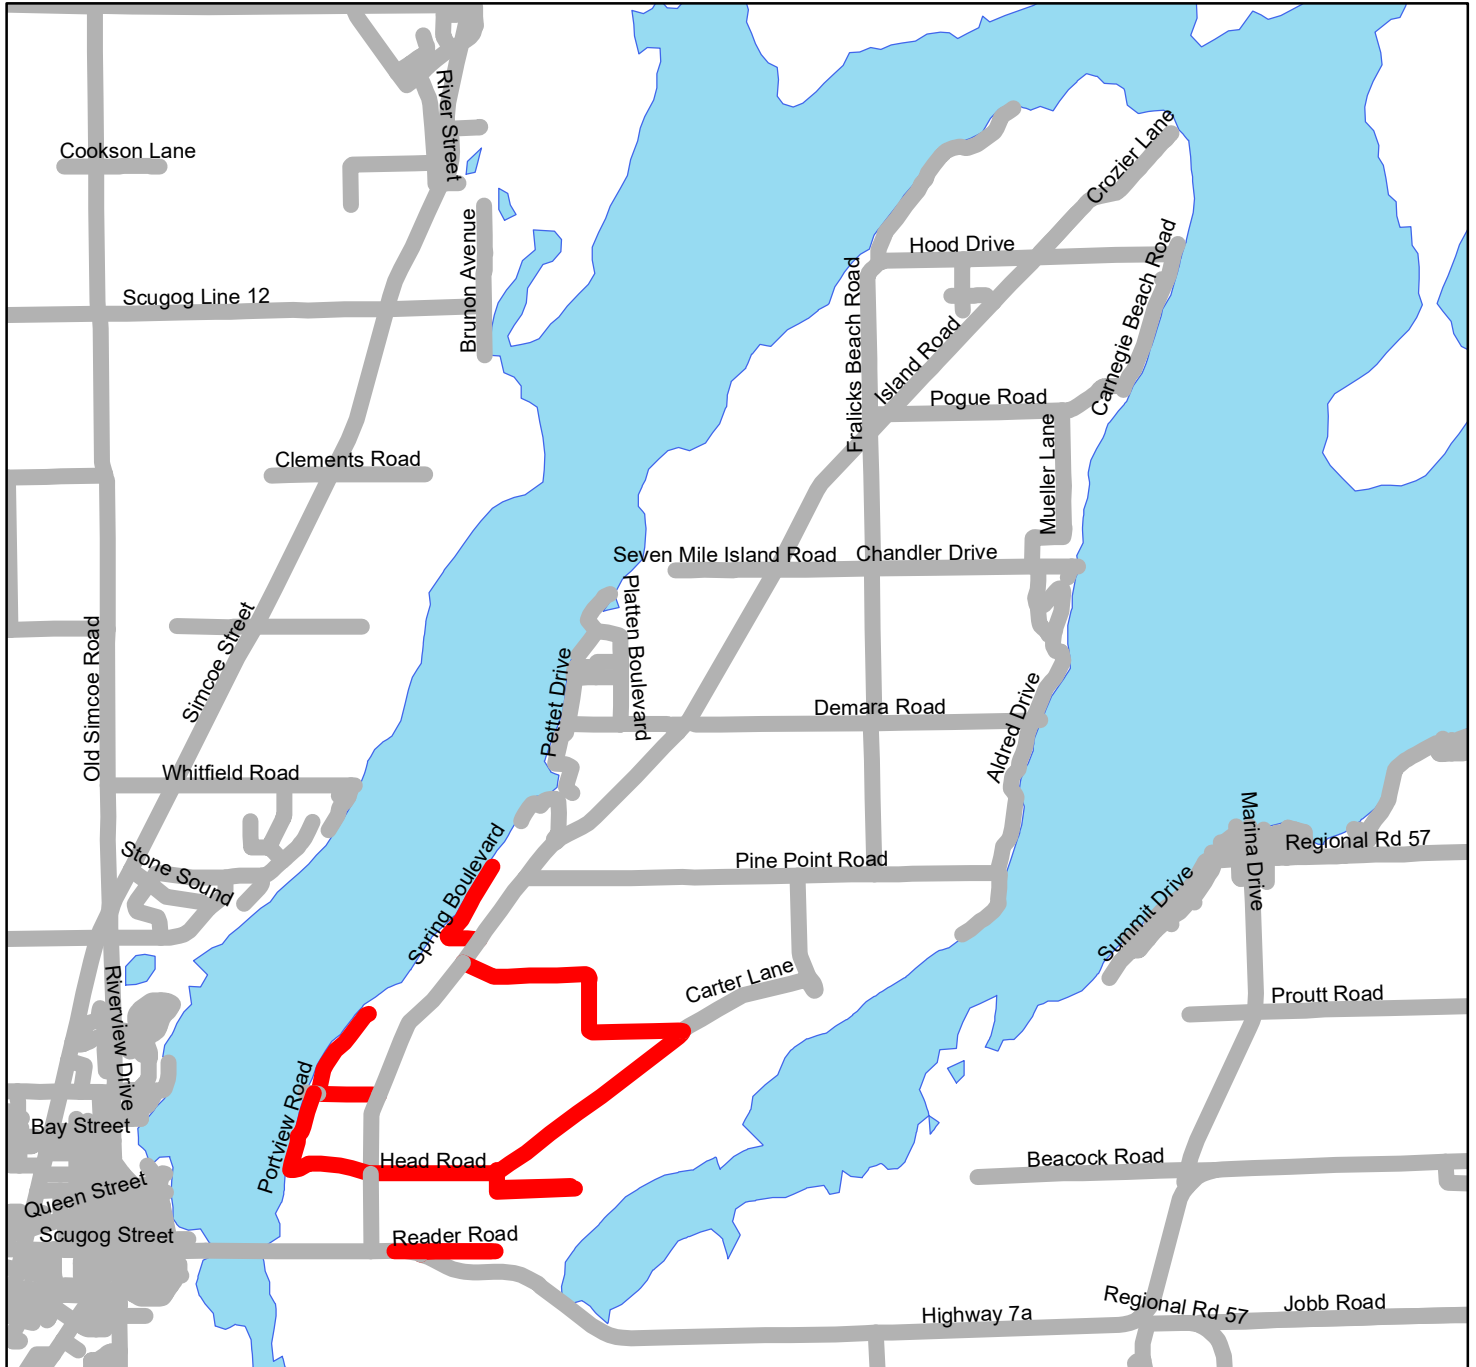

Riverview Drive

Ambleside Drive

North Port Road

Sherrington Drive

Rosa Street

Bigelow Street

Perry Street

Water Street

Nesbitt Line

Beacock Road

Highway 7a

Jobb Road

McLaughlin Road

Cartwright East Quarter Line

Fallis Road

Wilson Avenue

Mckee Road

Cartwright East Quarter Line

Snow Plow Routes 2020-2021

Route #11

TOWNSHIP OF Scugog Snow Plow Routes 2019-2020

Route #12

Snow Plow Routes 2020-2021

Route #13

TOWNSHIP OF Scugog Snow Plow Routes
2020-2021

Route #14

TOWNSHIP OF Scugog Snow Plow Routes
2020-2021

Route #15