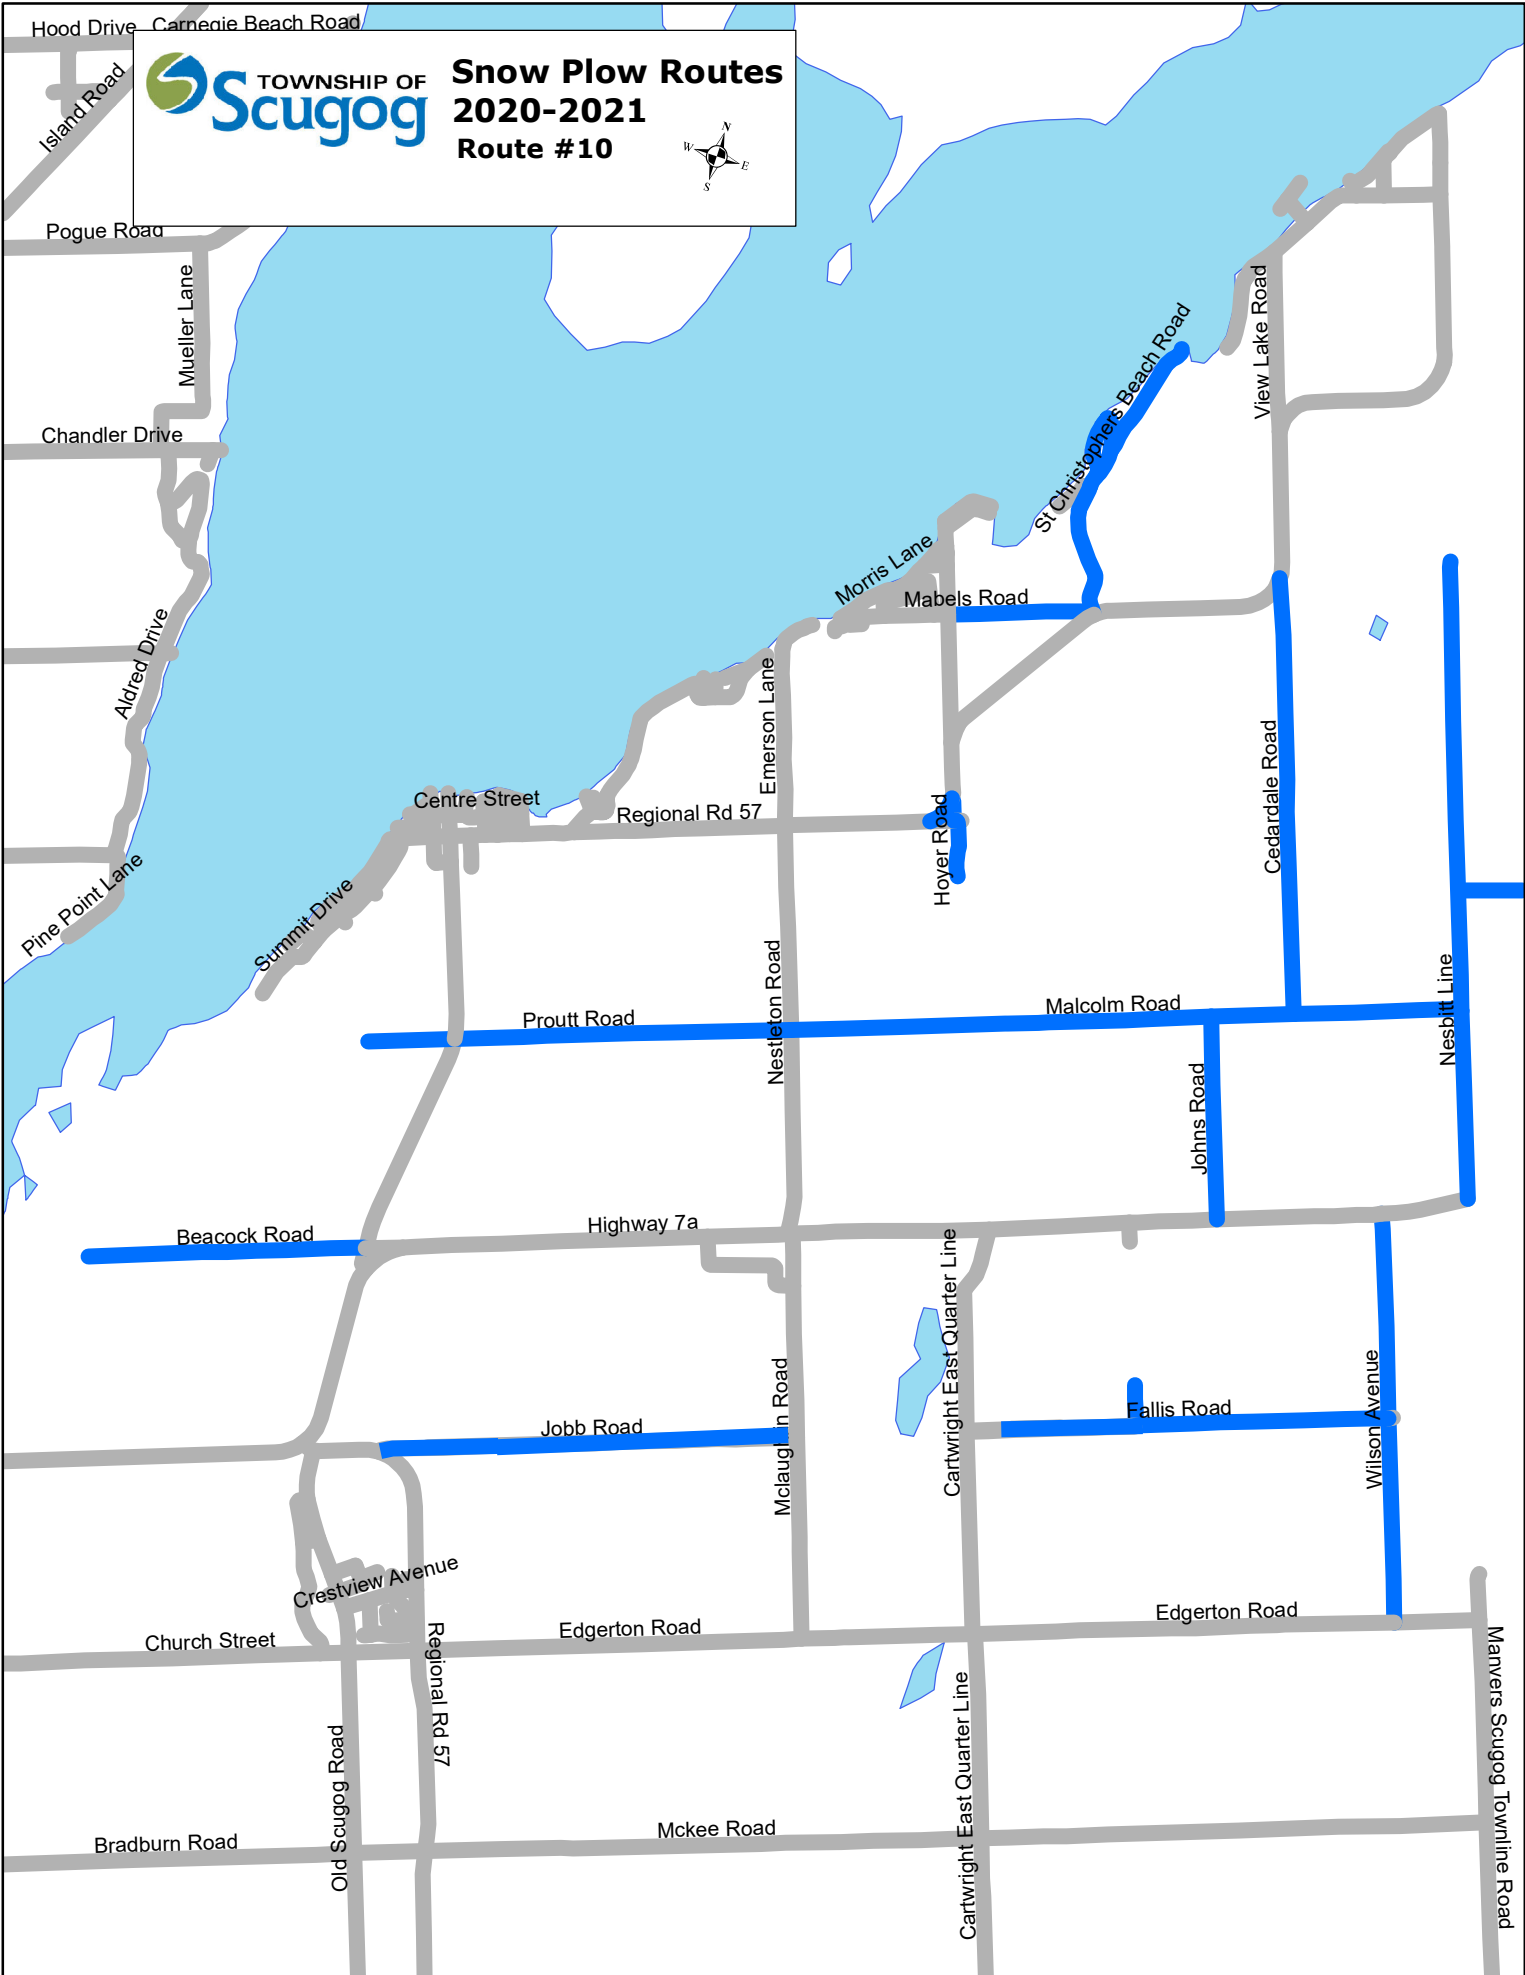

Riverview Drive

Ambleside Drive

North Port Road

Sherrington Drive

Rosa Street

Bigelow Street

Perry Street

Water Street

Nesbitt Line

Beacock Road

Highway 7a

Jobb Road

McLaughlin Road

Cartwright East Quarter Line

Fallis Road

Wilson Avenue

Crestview Avenue

Church Street

Regional Rd 57

Edgerton Road

Edgerton Road

Manvers Scugog Townline Road

Bradburn Road

Old Scugog Road

Mckee Road

Cartwright East Quarter Line

Snow Plow Routes 2020-2021

Route #11

TOWNSHIP OF Scugog Snow Plow Routes 2019-2020

Route #12

Snow Plow Routes 2020-2021

Route #13