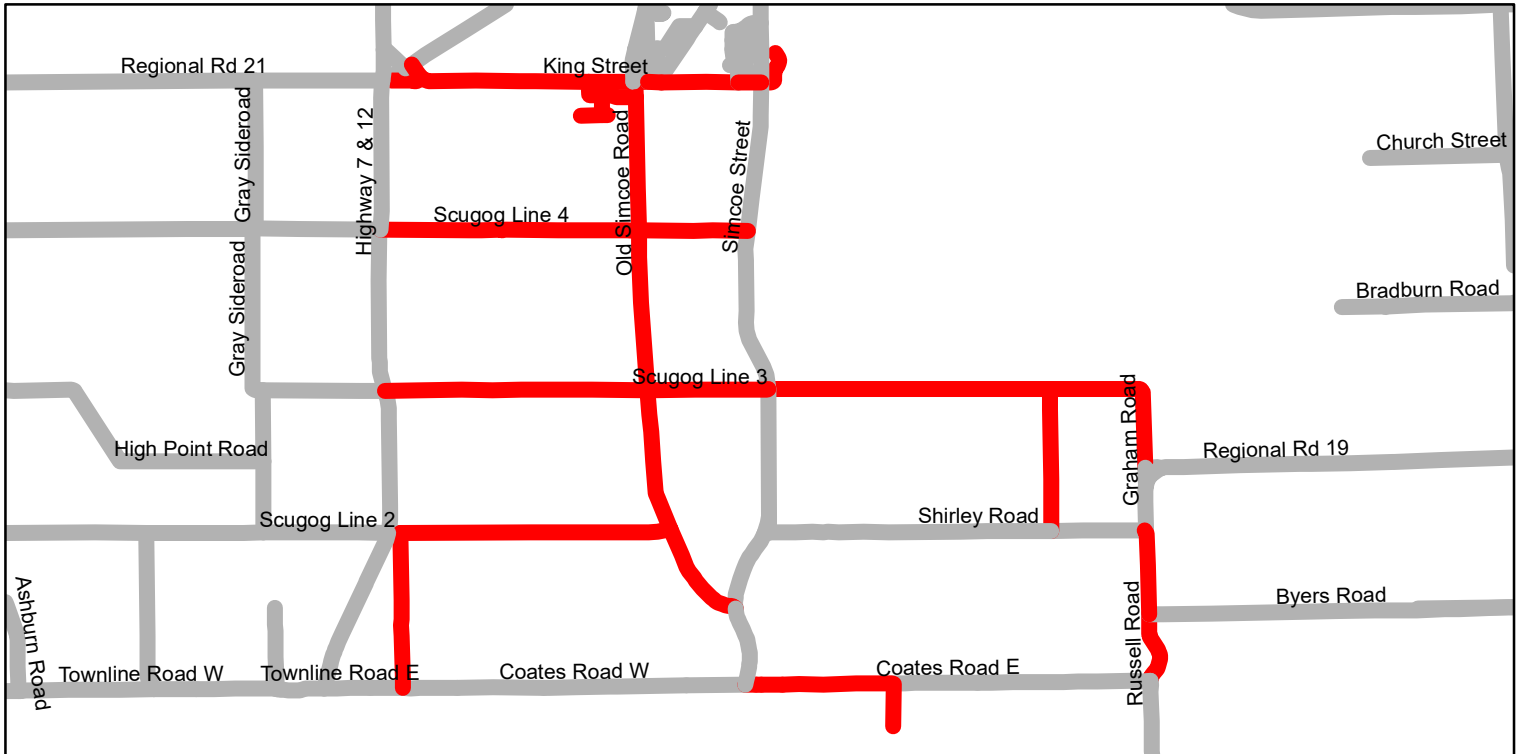

Riverview Drive

Ambleside Drive

North Port Road

Sherrington Drive

Rosa Street

Bigelow Street

Perry Street

Water Street

Reader Road

Snow Plow Routes 2020-2021 Route #4

TOWNSHIP OF Scugog **Snow Plow Routes**
2020-2021

Route #5

Snow Plow Routes 2020-2021 Route #6

**Snow Plow Routes
2020-2021
Route #7**

Snow Plow Routes 2020-2021

Route #8

Snow Plow Routes 2020-2021 Route #9

Hood Drive Carnegie Beach Road

Island Road

Snow Plow Routes 2020-2021 Route #10

Pogue Road

Mueller Lane

Chandler Drive

Aldred Drive

Pine Point Lane

Summit Drive

Centre Street

Regional Rd 57

Emerson Lane

Morris Lane

Mabels Road