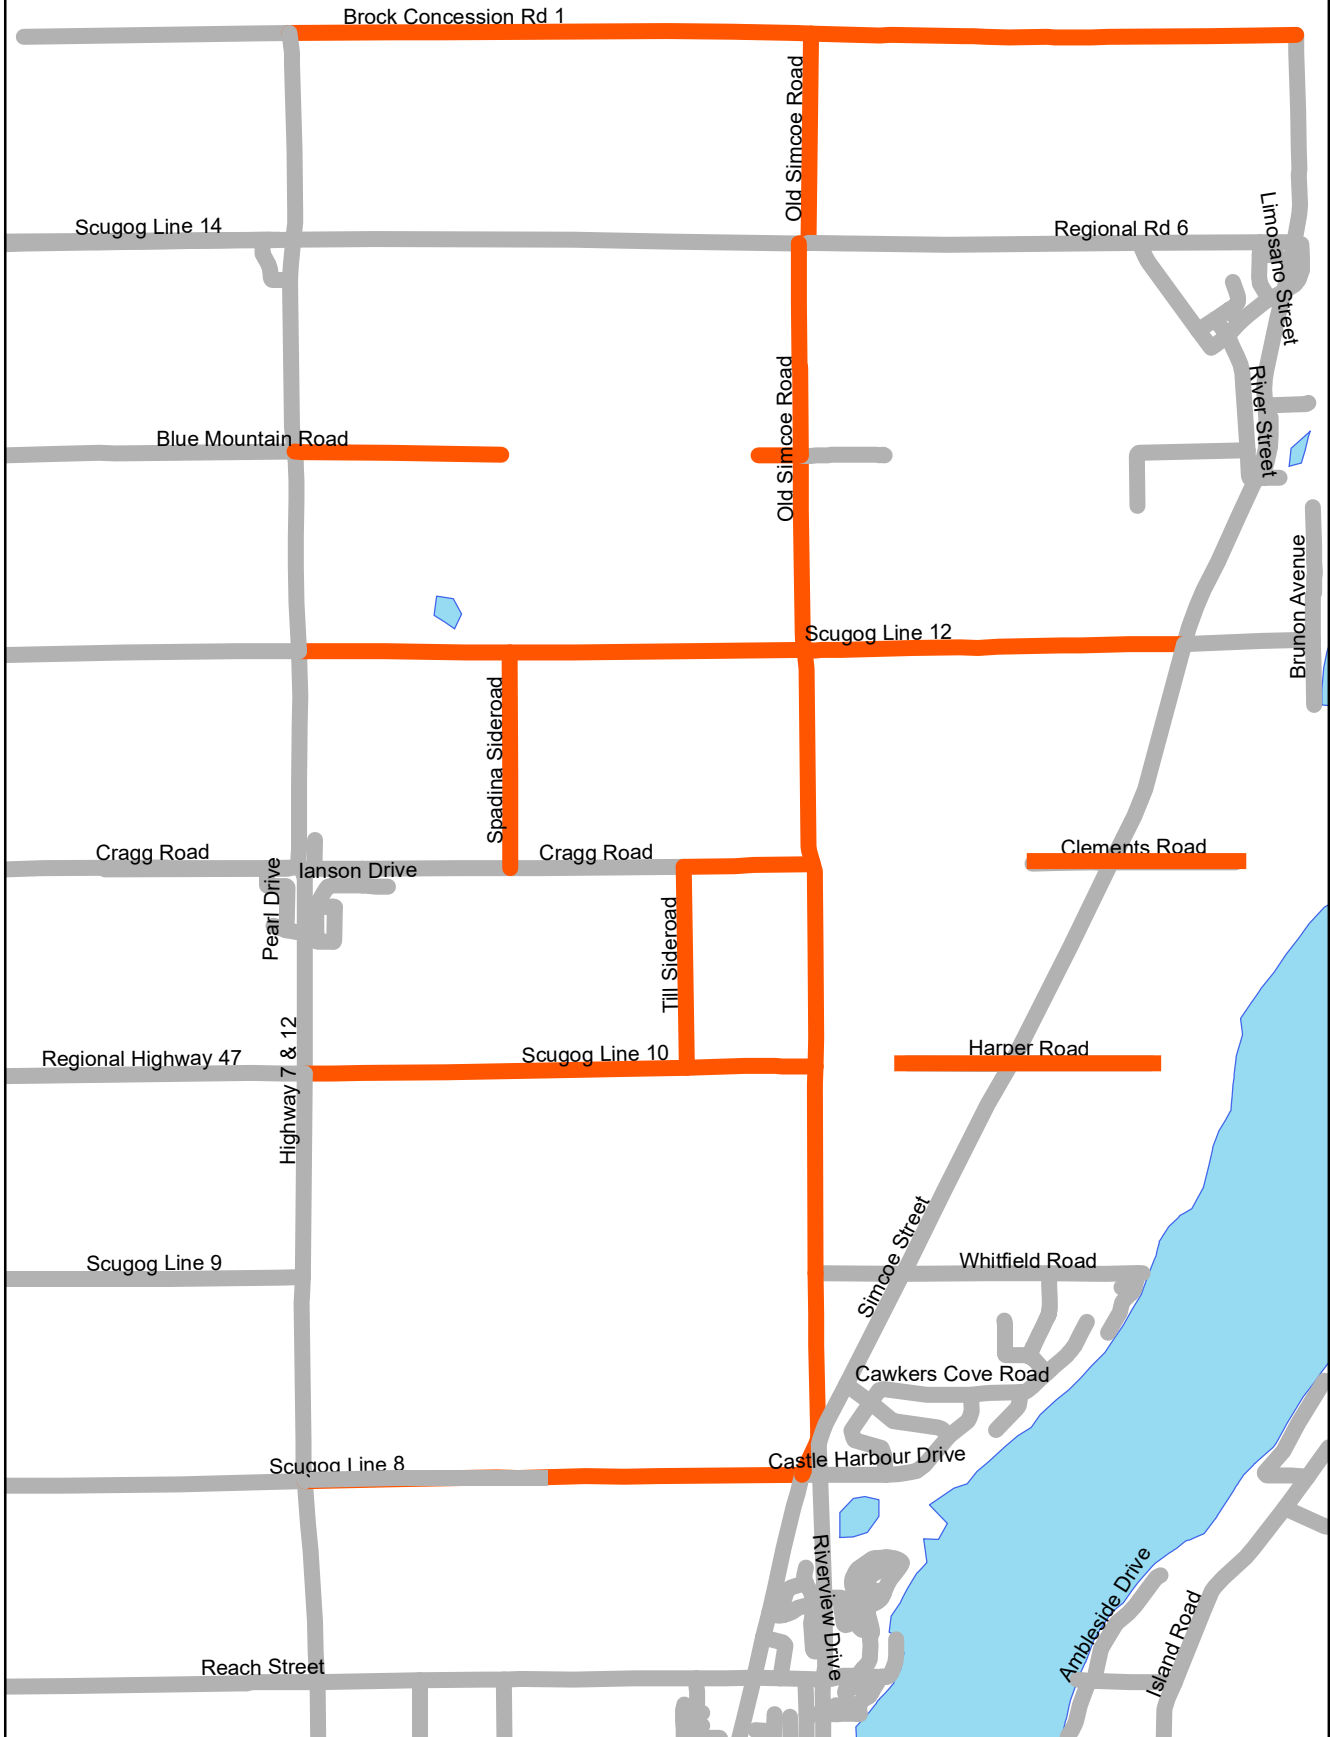

River Street

Cookson Lane

Brunon Avenue

Scugog Line 12

Spadina Sideroad

Cragg Road

Clements Road

Till Sideroad

Riverview Drive

Ambleside Drive

North Port Road

Sherrington Drive

Rosa Street

Bigelow Street

Perry Street

Water Street

Reader Road

Snow Plow Routes 2020-2021 Route #4

TOWNSHIP OF Scugog **Snow Plow Routes**
2020-2021

Route #5

Snow Plow Routes 2020-2021 Route #6

**Snow Plow Routes
2020-2021
Route #7**

Snow Plow Routes 2020-2021

Aldred Drive

Pine Point Lane

Summit Drive

Centre Street

Regional Rd 57

Emerson Lane

Morris Lane

Mabels Road