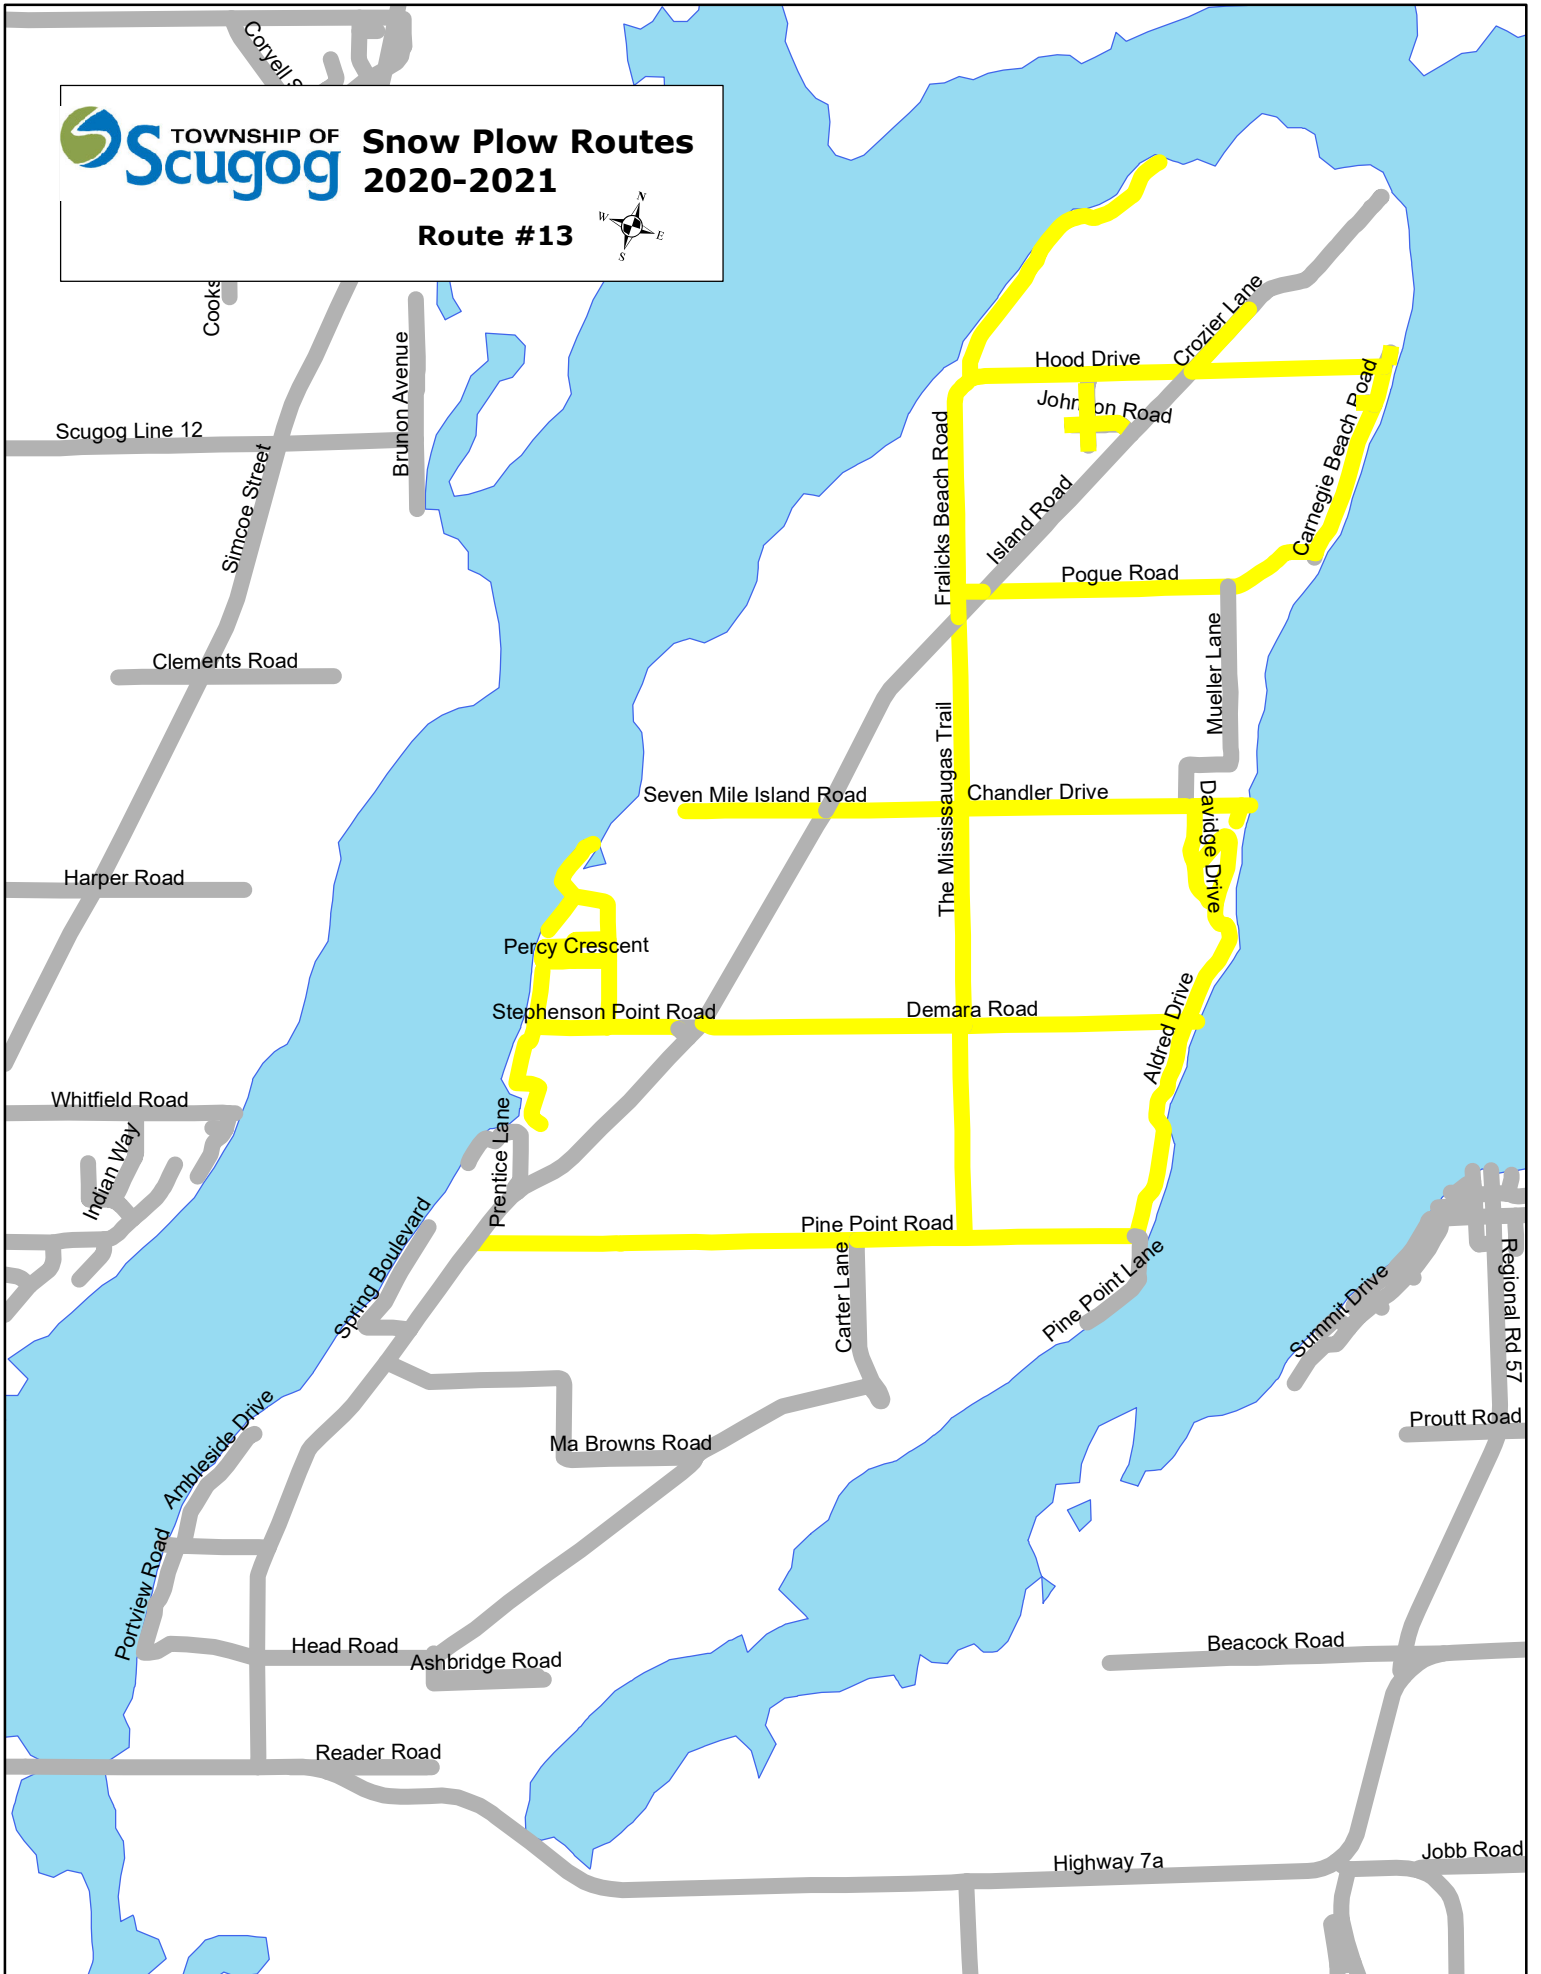

River Street

Cookson Lane

Brunon Avenue

Scugog Line 12

Spadina Sideroad

Cragg Road

Clements Road

Till Sideroad

Riverview Drive

Ambleside Drive

North Port Road

Sherrington Drive

Rosa Street

Bigelow Street

Perry Street

Water Street

Nesbitt Line

Beacock Road

Highway 7a

Jobb Road

McLaughlin Road

Cartwright East Quarter Line

Fallis Road

Wilson Avenue

Mckee Road

Cartwright East Quarter Line

Snow Plow Routes 2020-2021

Route #11

TOWNSHIP OF Scugog Snow Plow Routes 2019-2020

Route #12

Snow Plow Routes 2020-2021

Route #13