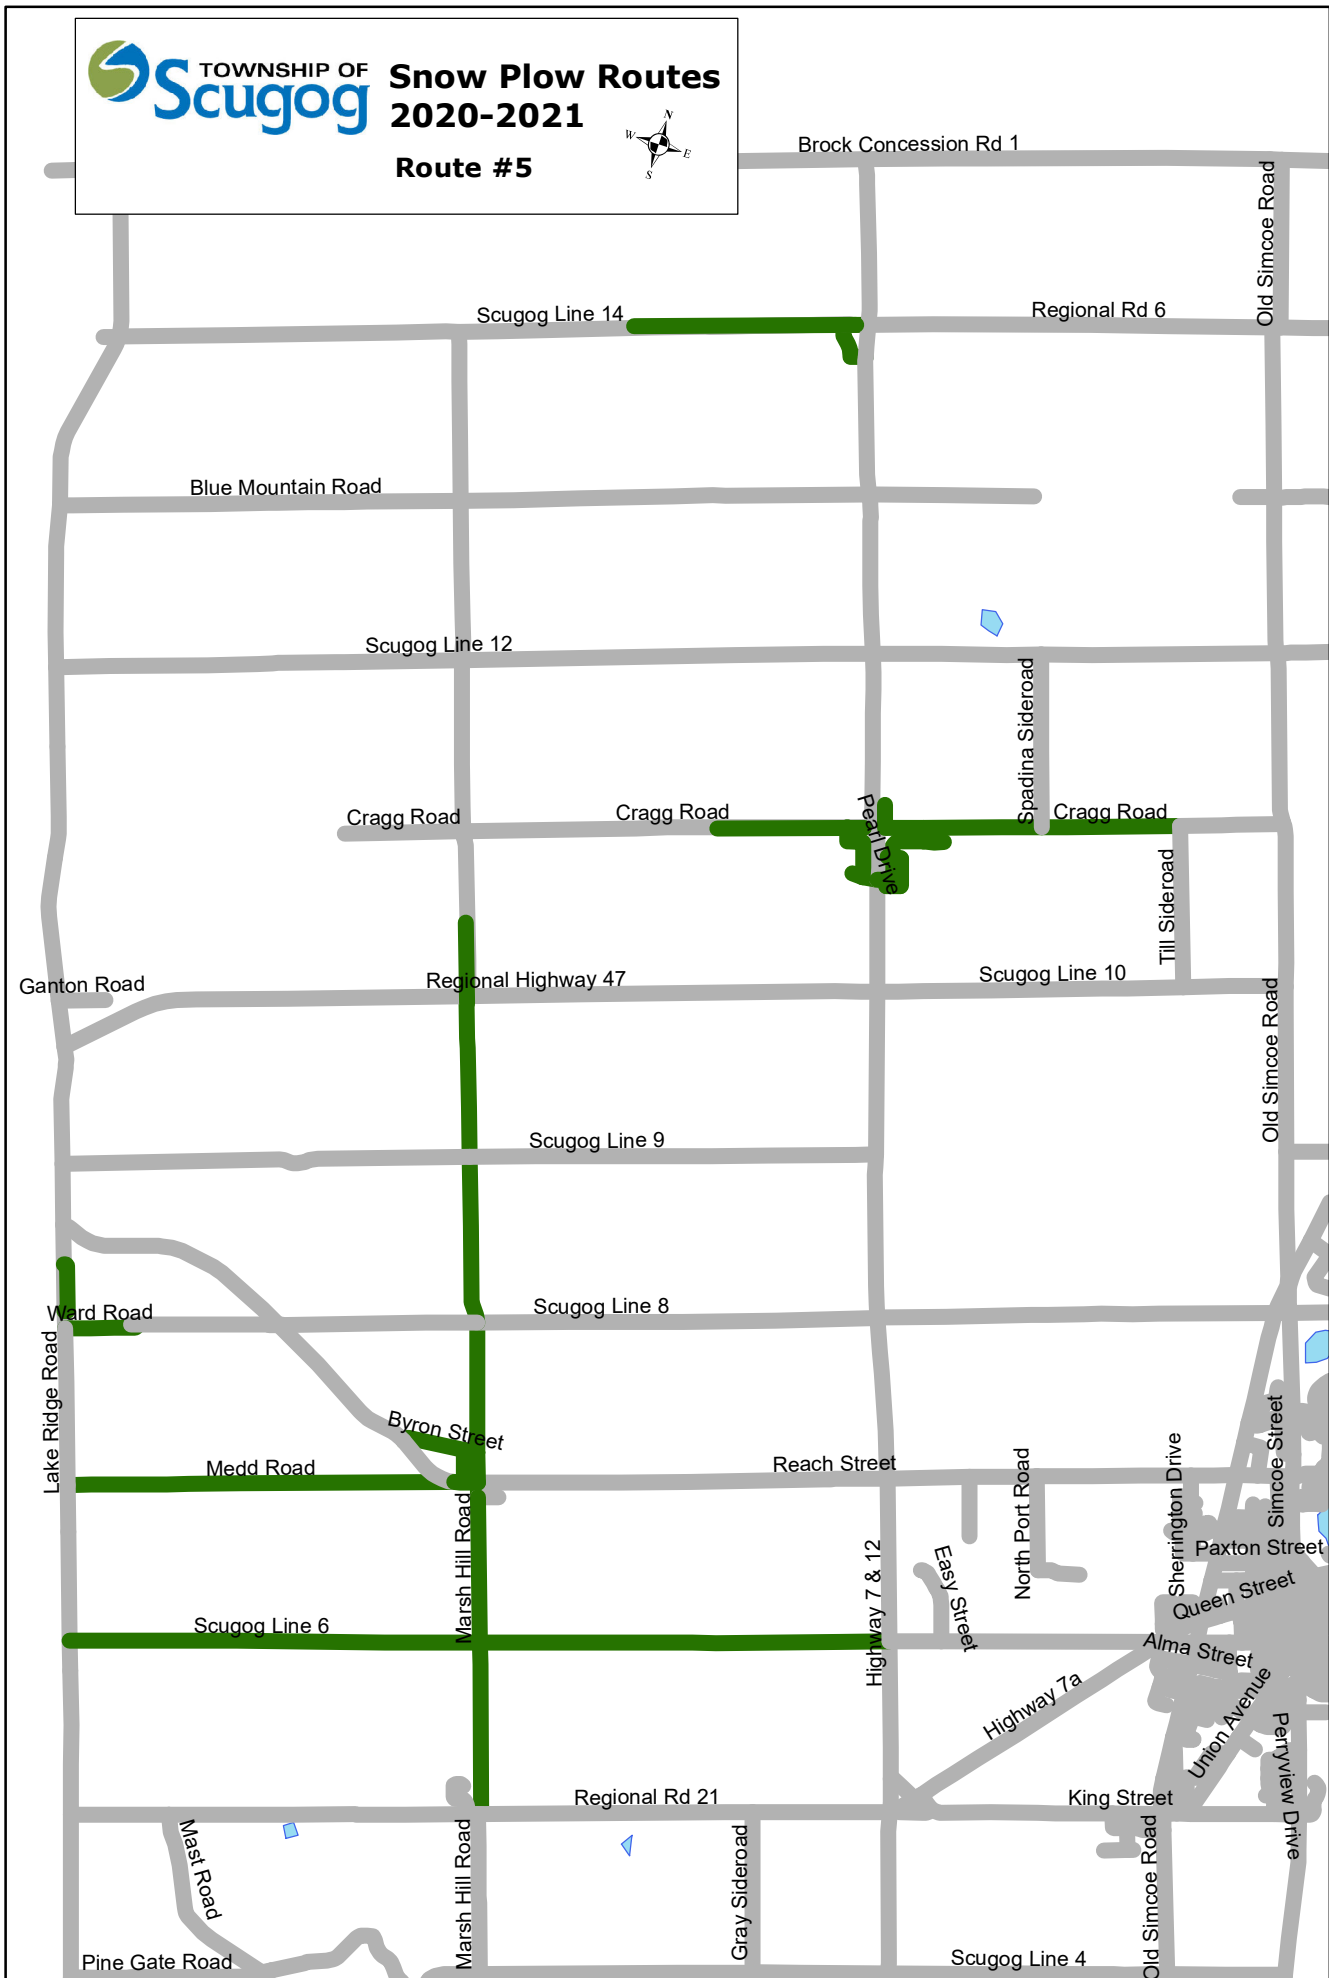

Riverview Drive

Ambleside Drive

North Port Road

Sherrington Drive

Rosa Street

Bigelow Street

Perry Street

Water Street

Reader Road

Snow Plow Routes 2020-2021 Route #4

TOWNSHIP OF Scugog **Snow Plow Routes**
2020-2021

Route #5

Snow Plow Routes 2020-2021 Route #6

**Snow Plow Routes
2020-2021
Route #7**

Snow Plow Routes 2020-2021