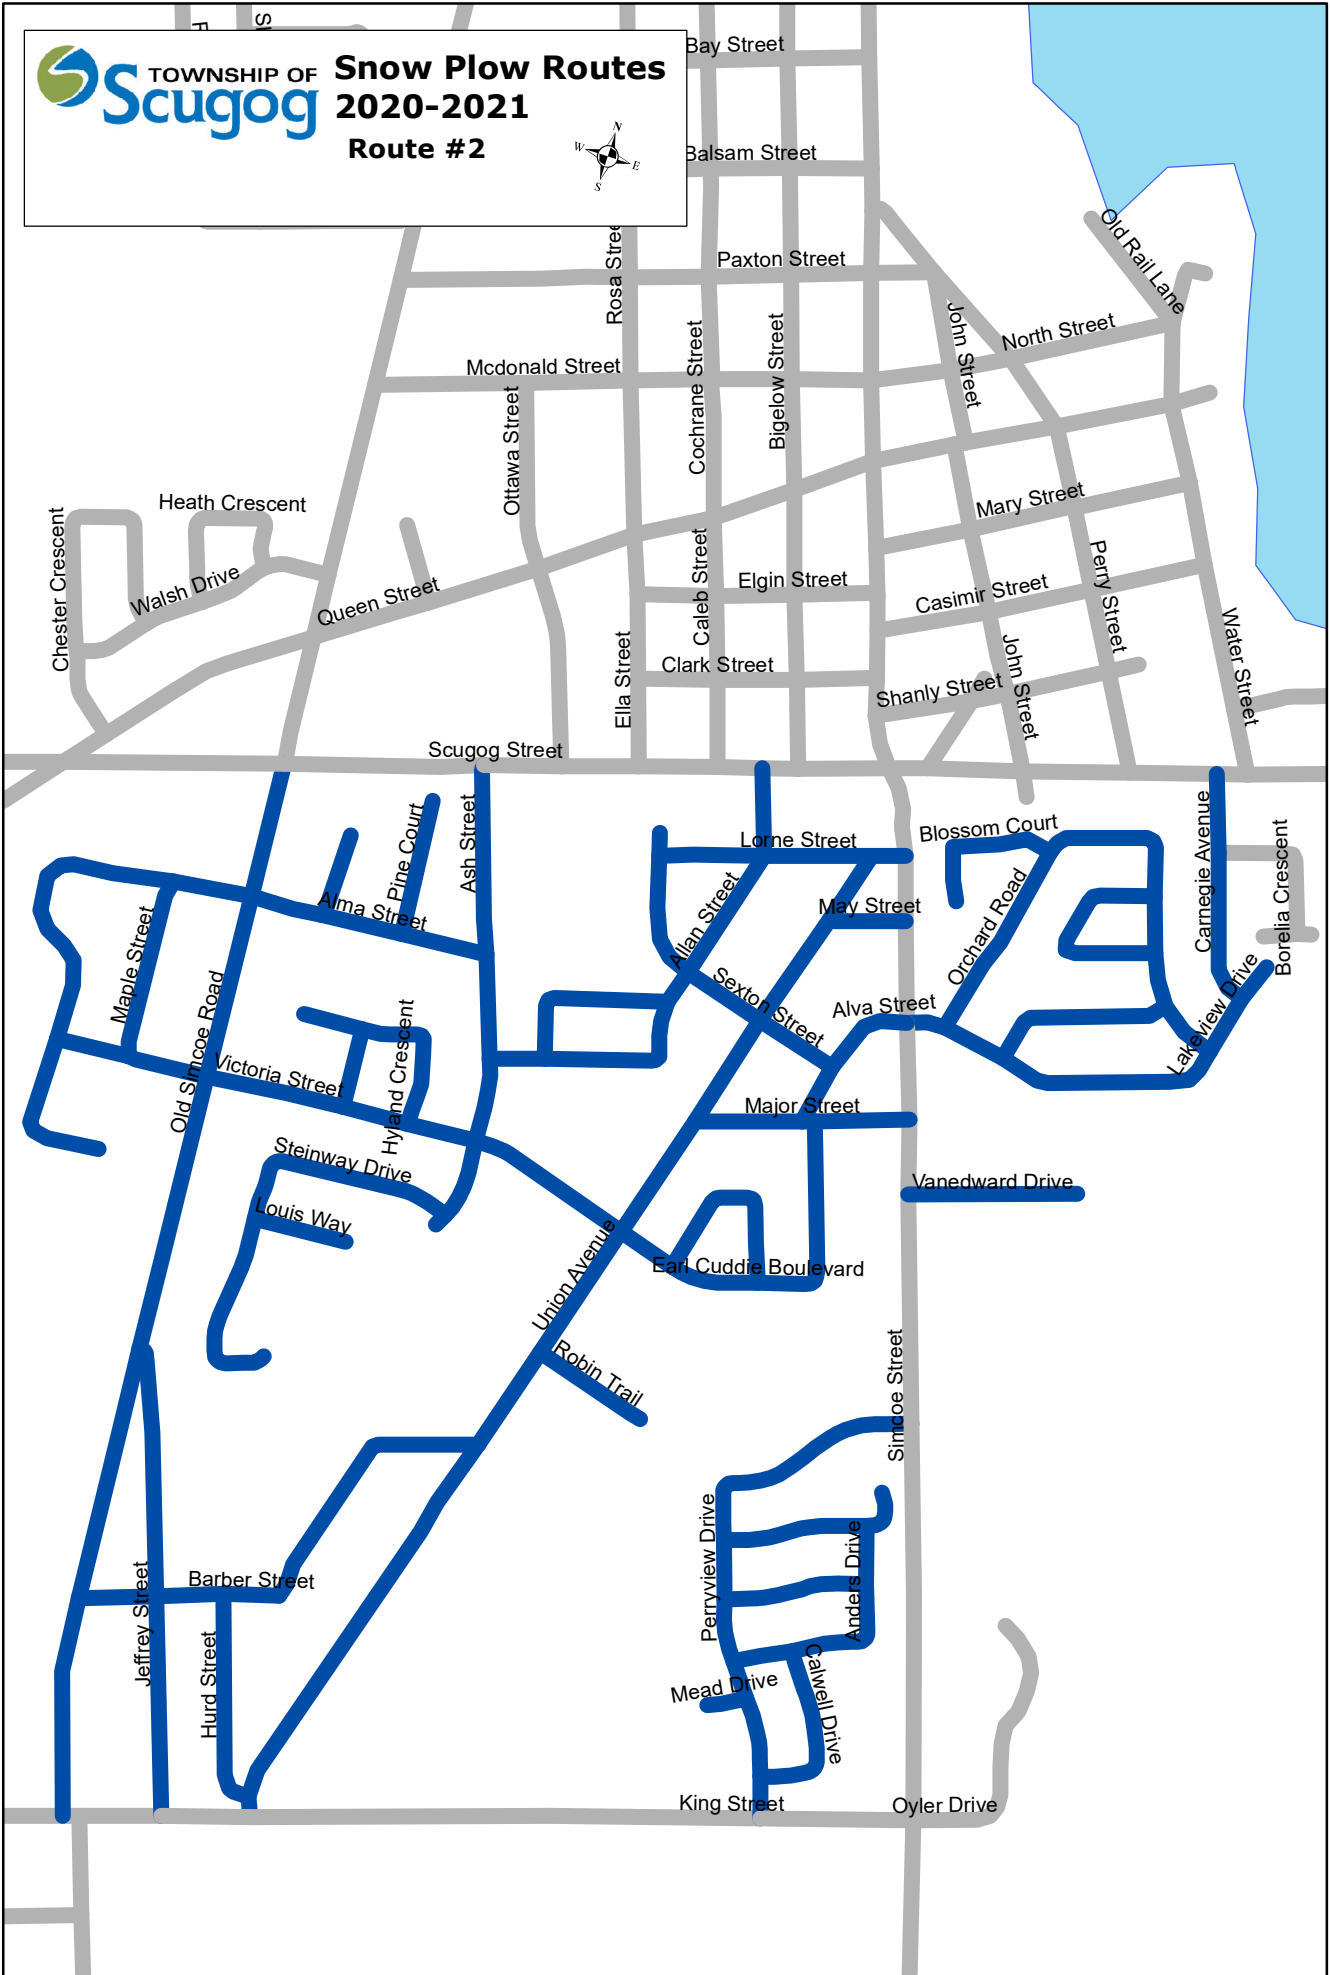

TOWNSHIP OF Scugog Snow Plow Routes 2020-2021

Route #1

Snow Plow Routes 2020-2021 Route #2

 TOWNSHIP OF **Scugog** **Snow Plow Routes**
2020-2021

Route #3

Regional Rd 6

Coyell Street

Limosano Street

River Street

Cookson Lane

Brunon Avenue

Scugog Line 12

Spadina Sideroad

Cragg Road

Clements Road

Till Sideroad

Riverview Drive

Ambleside Drive

North Port Road

Sherrington Drive

Rosa Street

Bigelow Street

Perry Street

Water Street

Route #8

Snow Plow Routes 2020-2021 Route #9

Hood Drive Carnegie Beach Road

Island Road

Snow Plow Routes 2020-2021 Route #10

Pogue Road

Mueller Lane

Chandler Drive