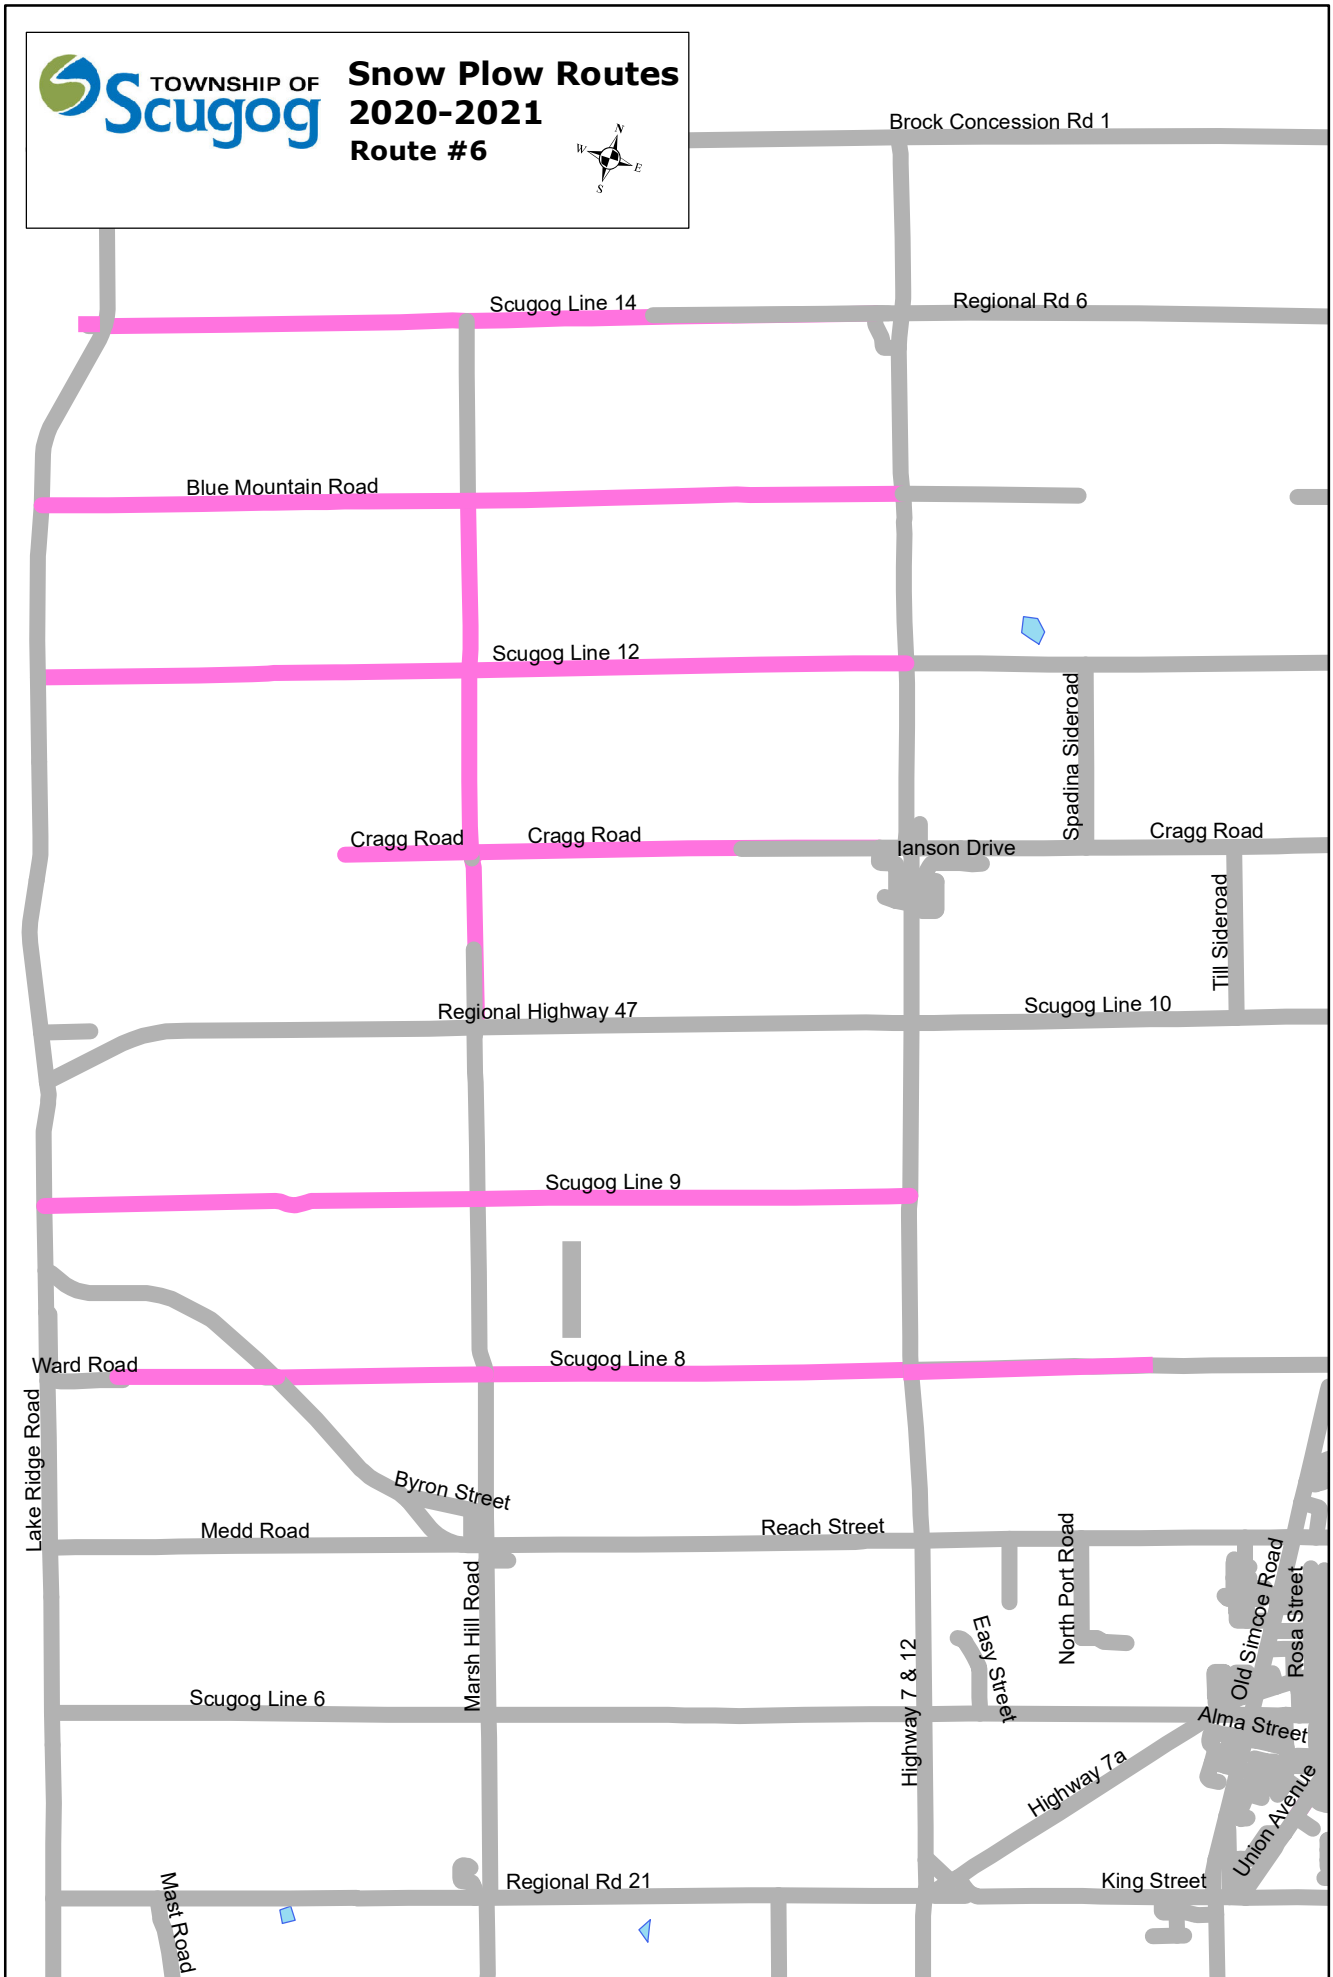

Riverview Drive

Ambleside Drive

North Port Road

Sherrington Drive

Rosa Street

Bigelow Street

Perry Street

Water Street

Reader Road

Snow Plow Routes 2020-2021 Route #4

TOWNSHIP OF Scugog **Snow Plow Routes**
2020-2021

Route #5

Snow Plow Routes 2020-2021 Route #6

**Snow Plow Routes
2020-2021
Route #7**

Snow Plow Routes 2020-2021

Aldred Drive

Pine Point Lane

Summit Drive

Centre Street

Regional Rd 57

Emerson Lane

Morris Lane

Mabels Road

Nesbitt Line

Beacock Road

Highway 7a

Jobb Road

McLaughlin Road

Cartwright East Quarter Line

Fallis Road

Wilson Avenue