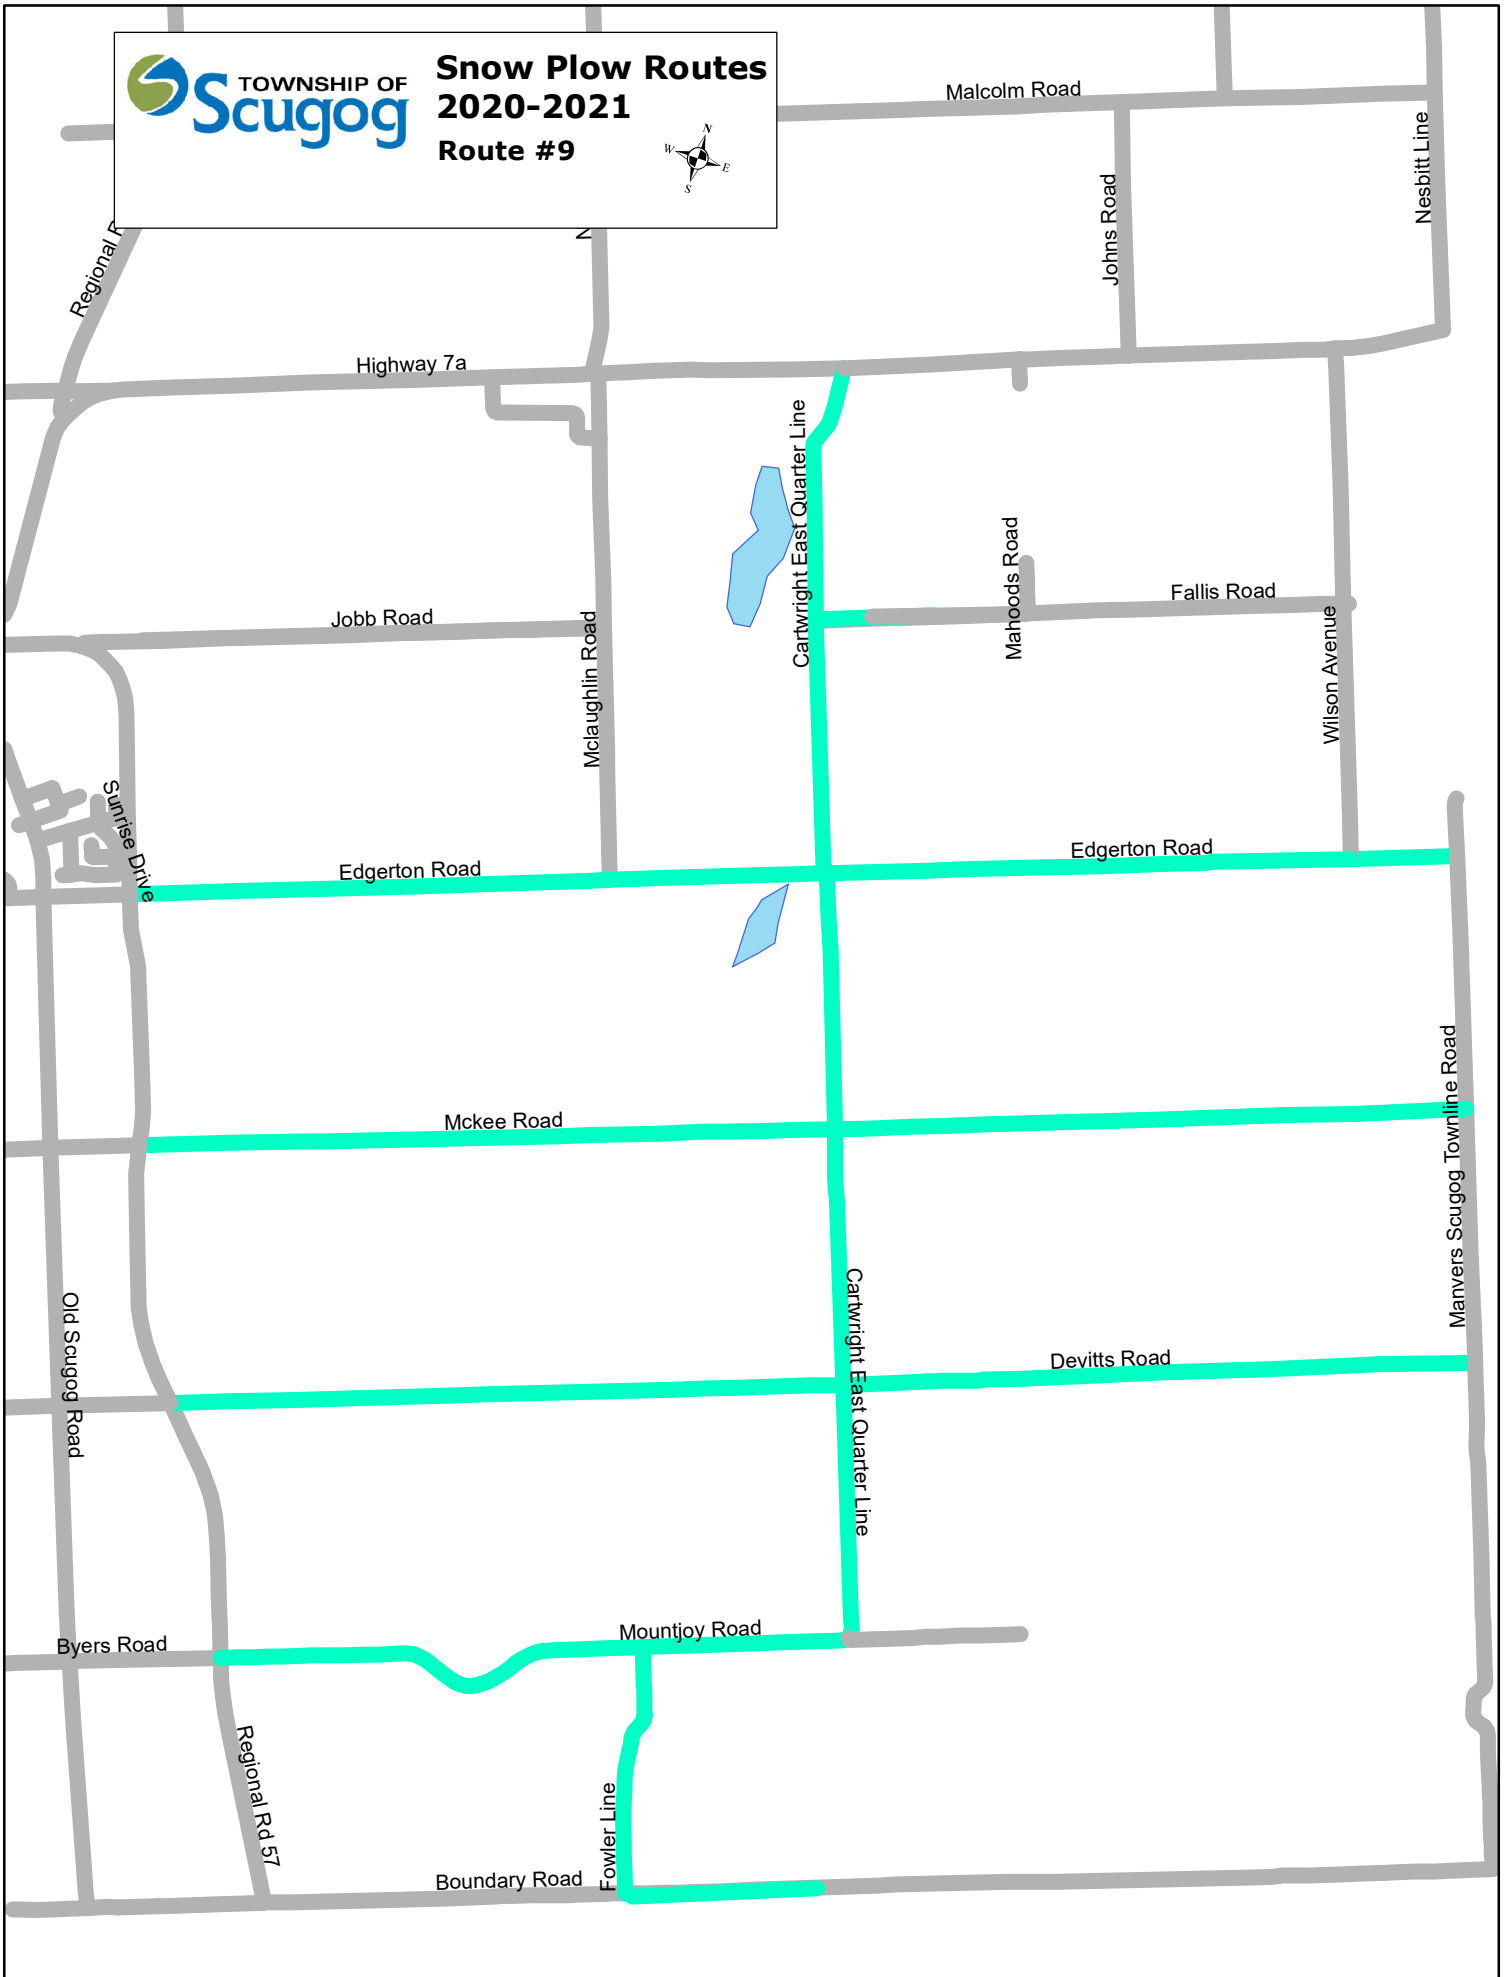

Snow Plow Routes 2020-2021 Route #9