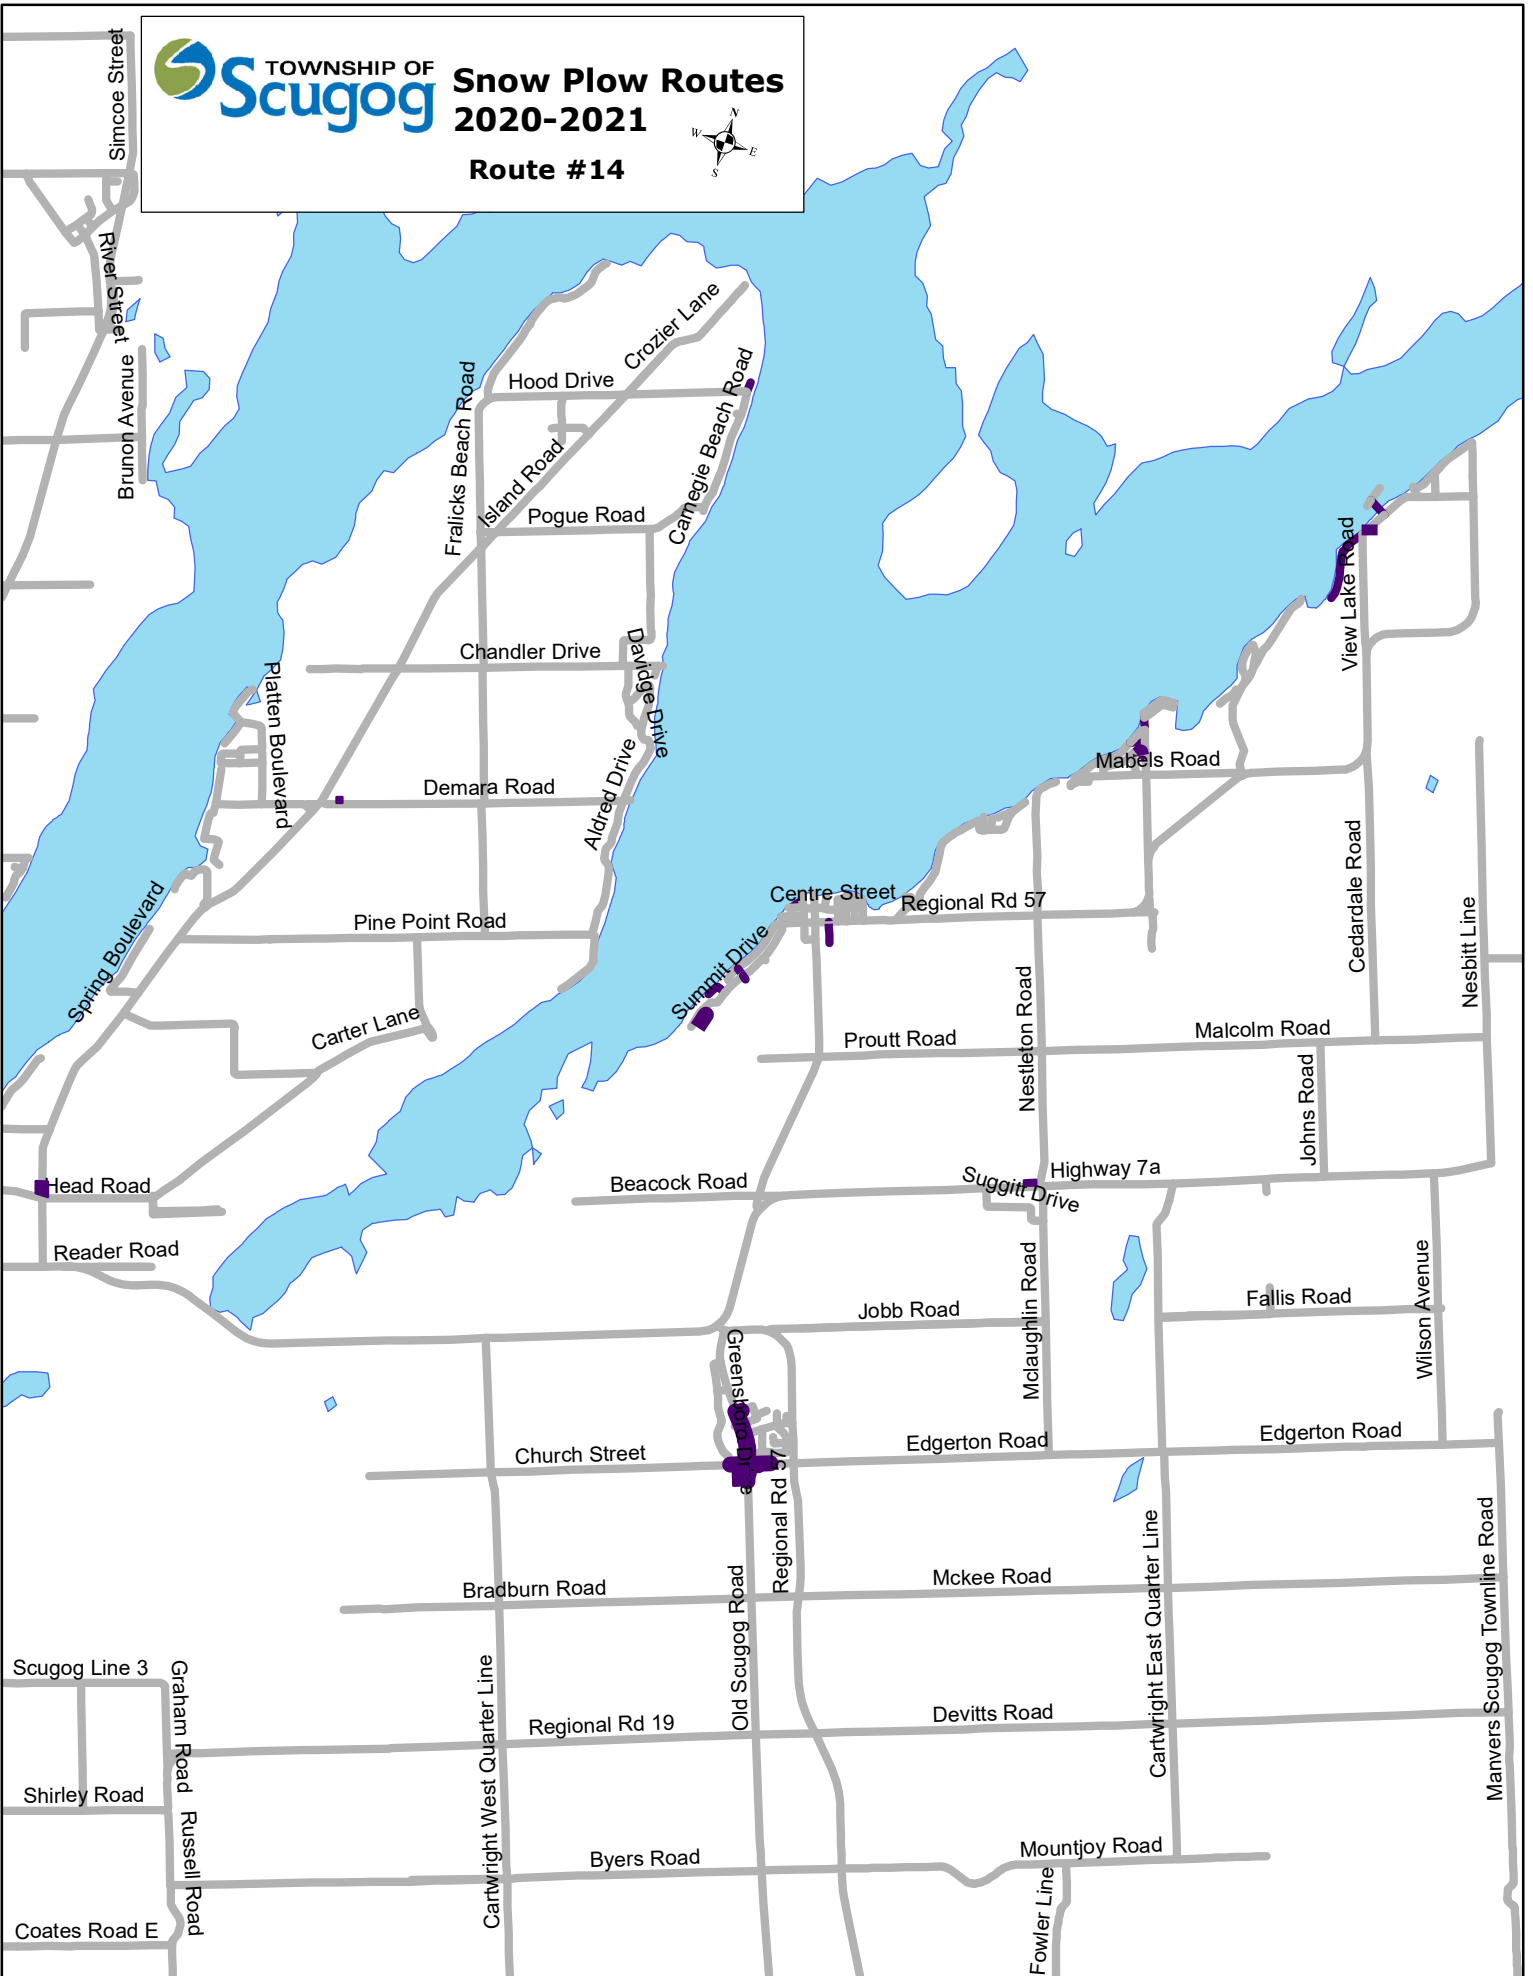

River Street

Cookson Lane

Brunon Avenue

Scugog Line 12

Spadina Sideroad

Cragg Road

Clements Road

Till Sideroad

Riverview Drive

Ambleside Drive

North Port Road

Sherrington Drive

Rosa Street

Bigelow Street

Perry Street

Water Street

Mckee Road

Cartwright East Quarter Line

Snow Plow Routes 2020-2021

Route #11

TOWNSHIP OF Scugog Snow Plow Routes 2019-2020

Route #12

Snow Plow Routes 2020-2021

Route #13

TOWNSHIP OF Scugog Snow Plow Routes
2020-2021

Route #14

TOWNSHIP OF Scugog Snow Plow Routes
2020-2021

Route #15